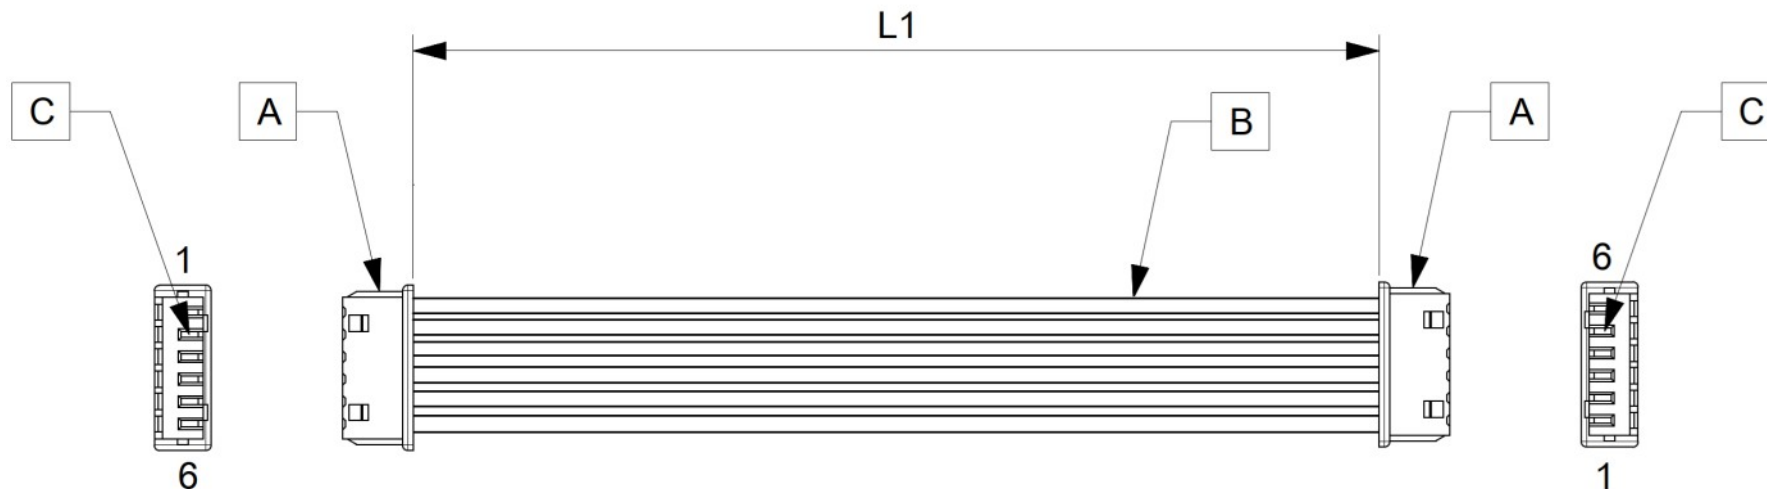

ITEM	QTY	PART NUMBER	DESCRIPTION
A	2	Molex 501330-0600	6Pin PicoClasp 1.0 Female Housing
B	50mm	CABLE 28 AWG UL 1061	PVC BLACK
C	2	Molex 501193-9000	1.0 CRIMP REC TERMINAL AWG 28-32

Picoblade	Signal	COLOR	Picoblade
1	GPIN	BLACK	6
2	GPOUT1	BLACK	5
3	GPOUT2	BLACK	4
4	GND	BLACK	3
5	GND	BLACK	2
6	+VIN	BLACK	1

NOTE: All relevant materials are compliant with RoHS/REACH directive

6-Pin Picoblade 1:N 50mm		General Tolerances ISO 2768-1 (medium)	Projection
Art.Nr.: CA-PB6/PB6/50mm	All Rights Reserved Copyright by DIN34	Drafter:	Date:
Mfg. Type: 15134-0600	Drawn:	Martin Teuber	2025-08-10
TIS-PN: 20800000042	Revision:		
Document Name: TISC-0017	Revision:		
 THE IMAGINGSOURCE TECHNOLOGY BASED ON STANDARDS The Imaging Source Europe GmbH Überseetor 18 28237 Bremen/Germany ☎+49421335910 www.theimagingsource.com	Revision:		
	Revision:		
	Revision:		
M 1:1	Page Size: A4	Page: 1 # 1	