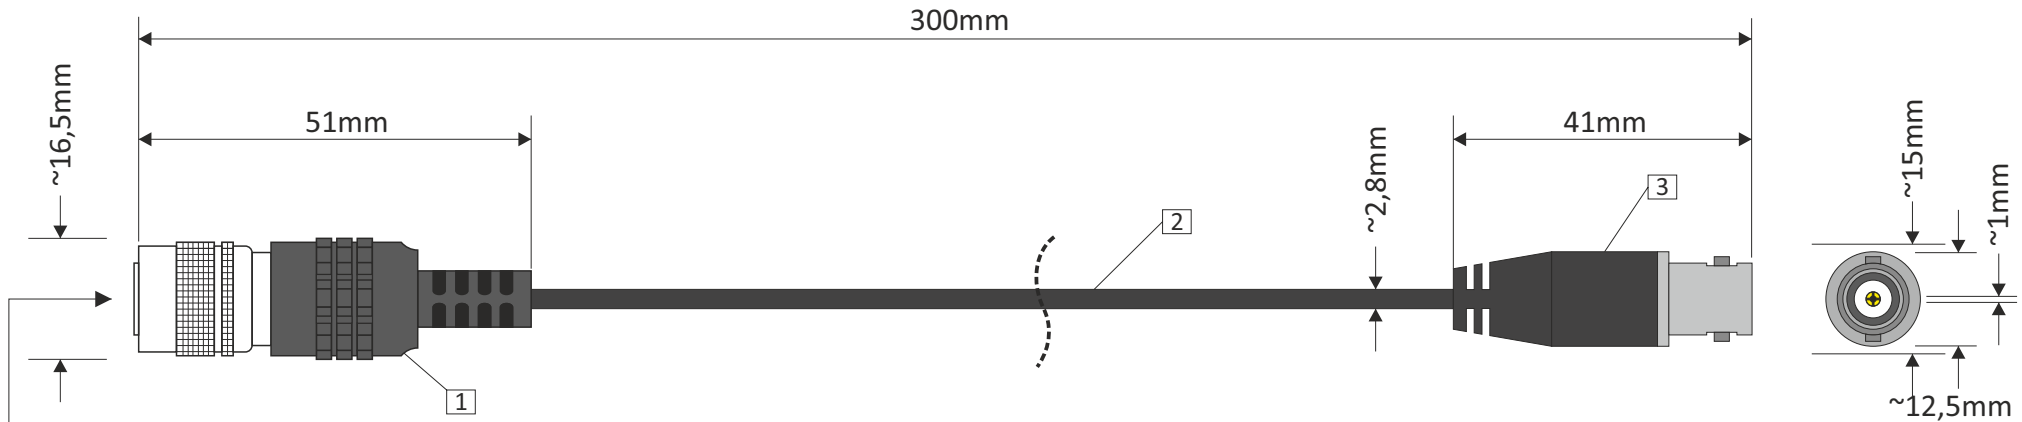

ITEM	QTY	COMPONENT	DESCRIPTION	PART NUMBER
1	1	HR10A-10P-12S(73)	12 PIN Hirose Fem. Plug Straight	HR10A-10P-12S(73)
2	LGH.	RG-174 A/U	Coaxial Cable, PVC, 2,55mm, 1 + SHLD	Bürklin 96F733
3	1	BNC Receptacle	BNC Cable Mount Mold black	

HR10A	BNC	SIGNAL
1	NC	DNC*
2	NC	GND
3	NC	NC
4	NC	NC
5	NC	NC
6	NC	DNC*
7	NC	GND
8	NC	NC
9	NC	DNC*
10	NC	STROBE
11	Shield	TRG+
12	Center	TRG-
HOUSING	NC	NC

NOTE: All relevant materials are compliant with RoHS/REACH directive

BNC to 12-Pin Hirose Trigger Cable		General Tolerances ISO 2768-1 (medium)	Projection
Art. No.: H12/Trig/0.3	All Rights Reserved Copyright by DIN34	Drafter:	Date:
Mfg. Type: H12/Trig/0.3	Drawn:	Martin Teuber	2025-08-14
TIS-PN: 20800000026	Revision:		
Document Name: TISC-0026	Revision:		
 The Imaging Source Europe GmbH Überseetor 18 28237 Bremen/Germany ☎+49421335910 www.theimagingsource.com ✉	Revision:		
	Revision:		
	Revision:		
M 1:1	Page Size: A4	Page: 1 # 1	