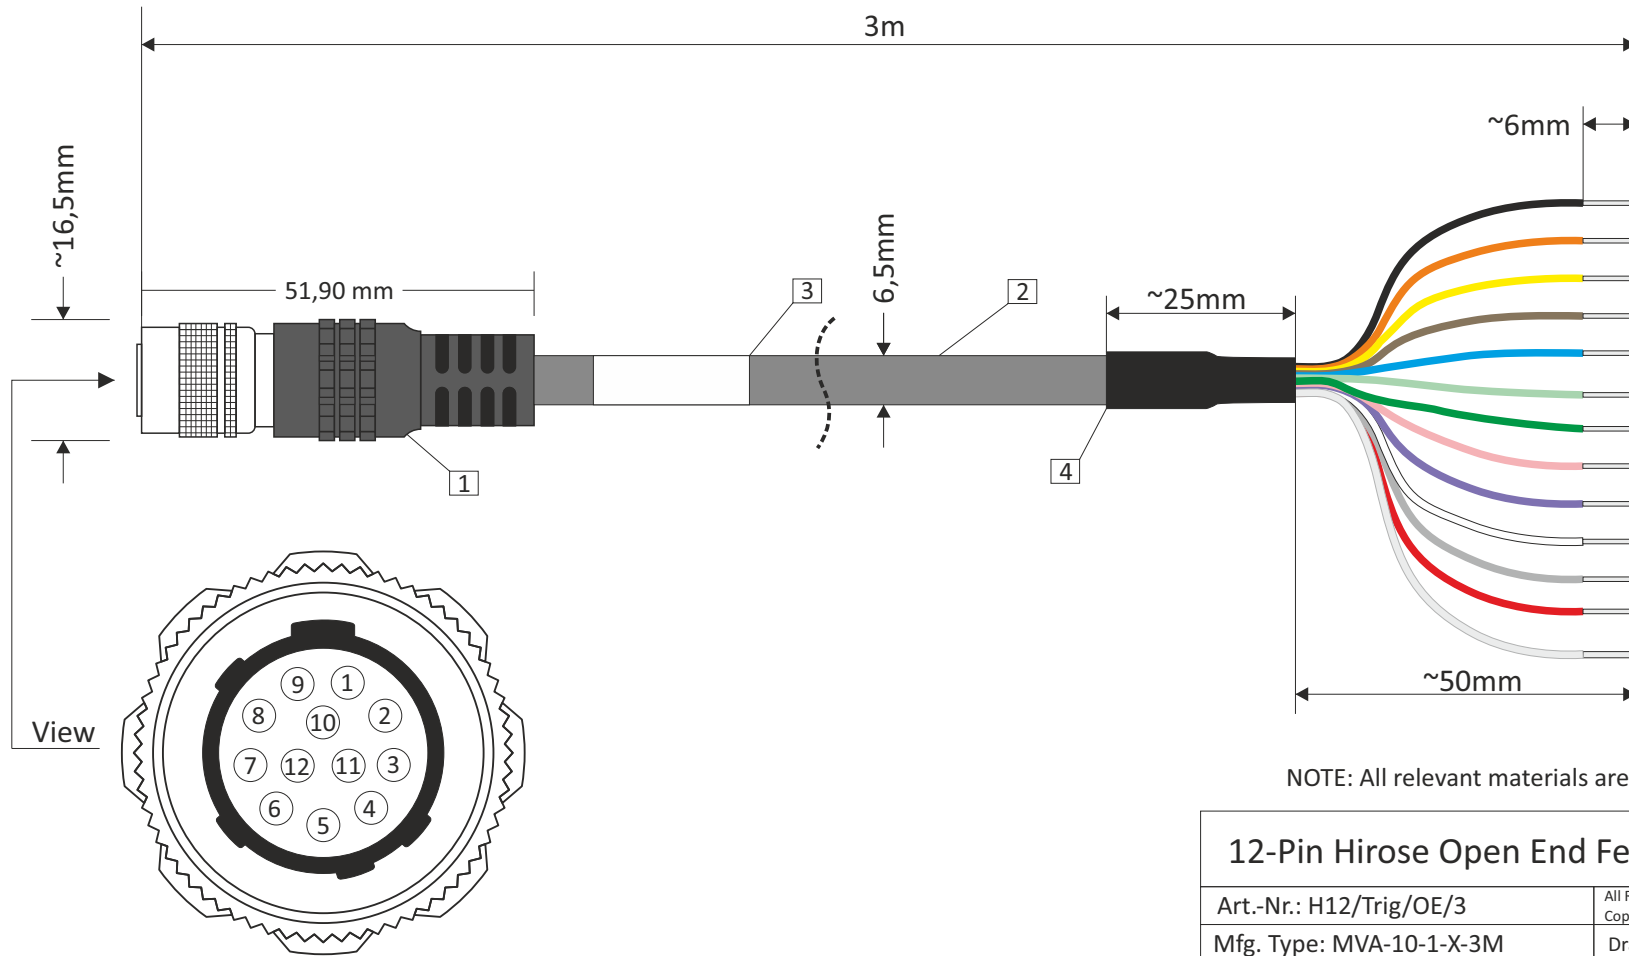

ITEM	QTY	PART NUMBER	DESCRIPTION
1	1	HR10A-10P-12S(73)	12 PIN Hirose Fem. Plug Straight
2	LGH.	BC 2412CS	Cable, PVC, 24 AWG 12 Cond + SHLD
3	1	BP 01-LBL2	Label
4	1	Heat-shrink tubing	black

HR10A	COLOR	SIGNAL
1	BLACK	DNC*
2	ORANGE	GND
3	YELLOW	NC
4	BROWN	NC
5	BLUE	NC
6	LT GREEN	DNC*
7	GREEN	GND
8	PINK	NC
9	VIOLET	DNC*
10	WHITE	STROBE
11	GRAY	TRG+
12	RED	TRG-
HSG	CLEAR	HOUSING

DNC* = Wire must always be isolated

NOTE: All relevant materials are compliant with RoHS/REACH directive

12-Pin Hirose Open End Female		General Tolerances ISO 2768-1 (medium)	Projection
Art.-Nr.: H12/Trig/OE/3	All Rights Reserved Copyright by DIN34	Drafter:	Date:
Mfg. Type: MVA-10-1-X-3M	Drawn:	Martin Teuber	2025-08-01
TIS-PN: 20800000047			
Document Name: TISC-0001	Revision:		
 The Imaging Source Europe GmbH Überseetor 18 28237 Bremen/Germany ☎+49421335910 www.theimagingsource.com ✉	Revision:		
	Revision:		
	Revision:		
M 1:1	Page Size: A4	Page: 1 # 1	