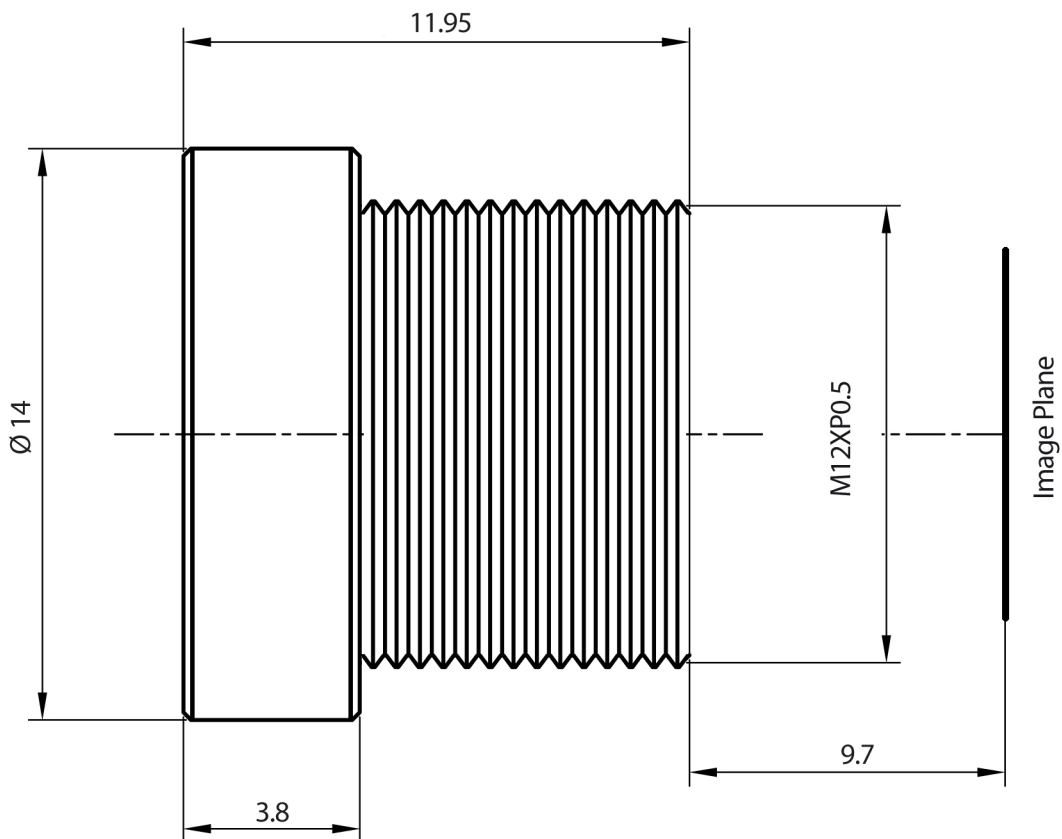

Board Lenses Technical Data

TBL 16, TBL 16 C

SPECIFICATIONS:	
Format:	1/3"
Focal length:	16.0 mm
Back focal length:	9.98 mm
Iris:	2.0
Diameter:	14 mm
Length:	11.95 mm
Mass:	6 g