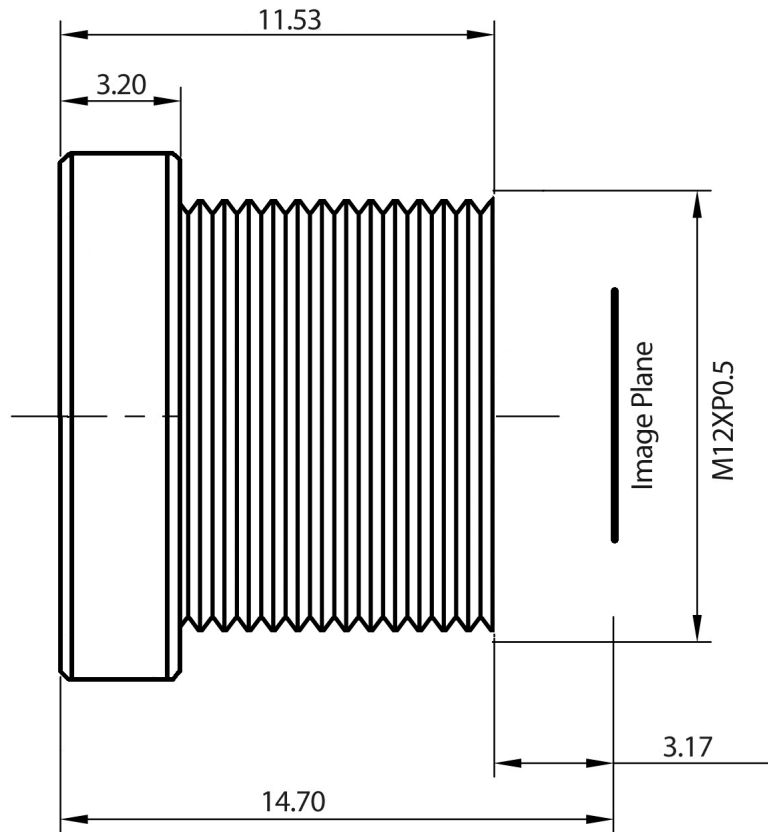

Board Lenses Technical Data

TBL 2.8 (C)5MP

SPECIFICATIONS:	
Format:	1/3"
Focal length:	2.75 mm
Back focal length:	4.32 mm
Iris:	3.1
Diameter:	14 mm
Length:	11,53 mm
Mass:	4 g