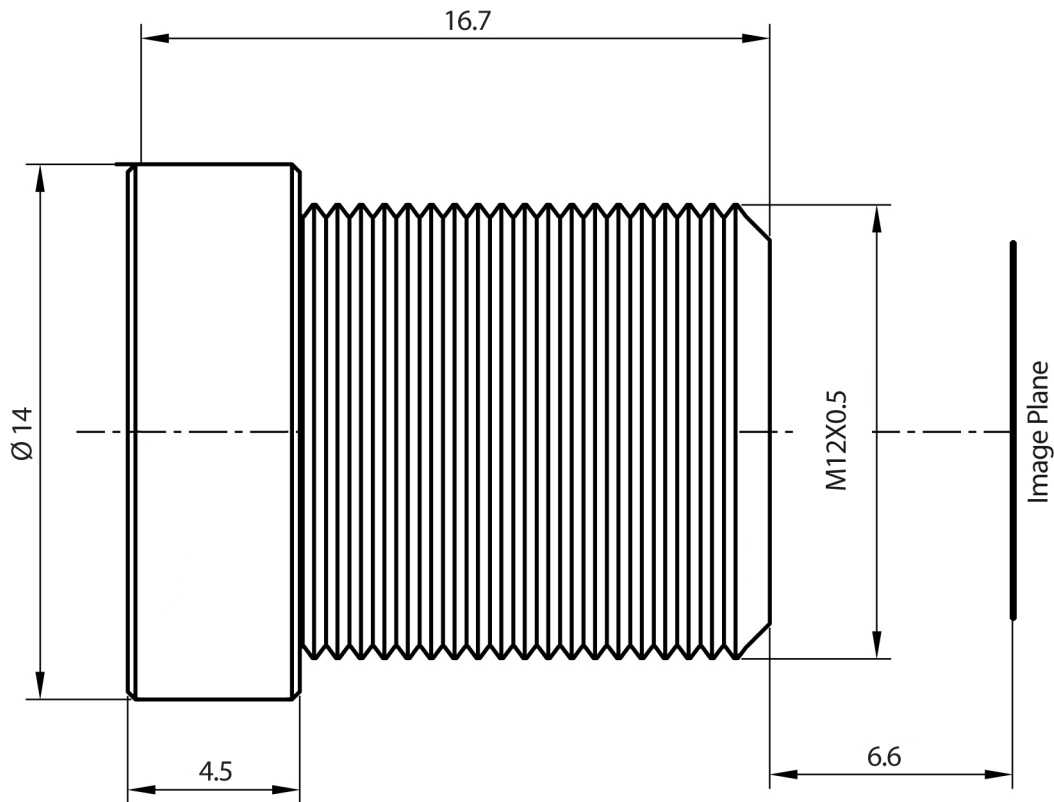

# Board Lenses Technical Data

## TBL 8 3MP, TBL 8 C 3MP

SPECIFICATIONS:	
Format:	1/2.5"
Focal length:	8.0 mm
Back focal length:	6.6 mm
Iris:	1.6
Diameter:	14 mm
Length:	16.7 mm
Mass:	6 g