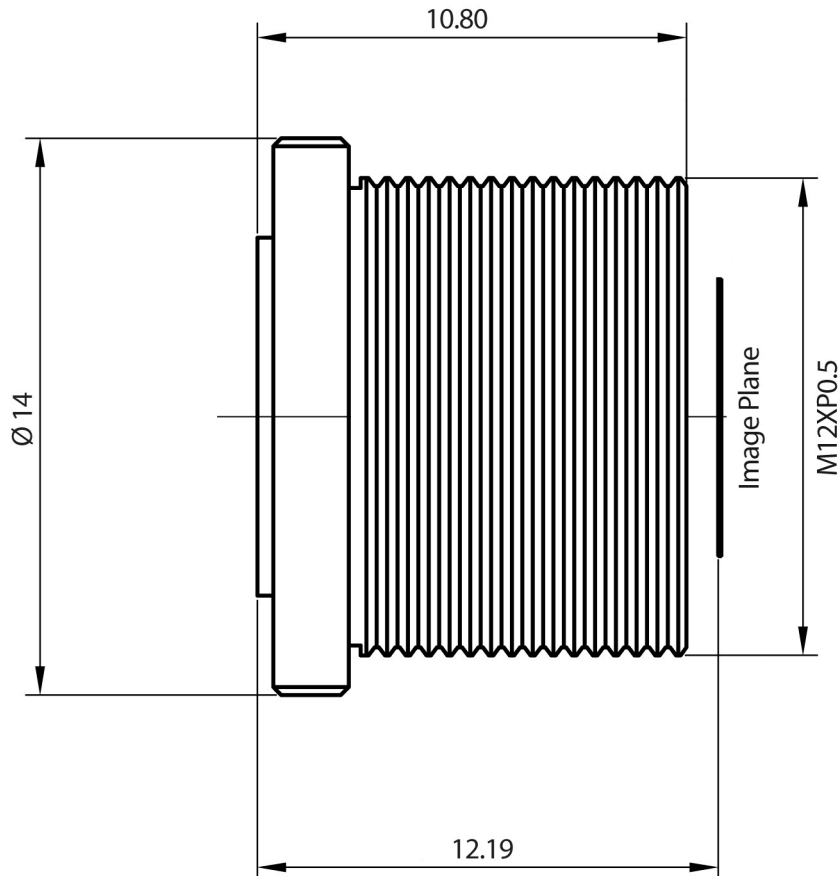

# Board Lenses Technical Data

## TBL 8.4-2 (C)5MP,

SPECIFICATIONS:	
Format:	1/2"
Focal length:	8.42 mm
Back focal length:	3.03 mm
Iris:	3.0
Diameter:	14
Length:	10.8 mm
Mass:	4 g