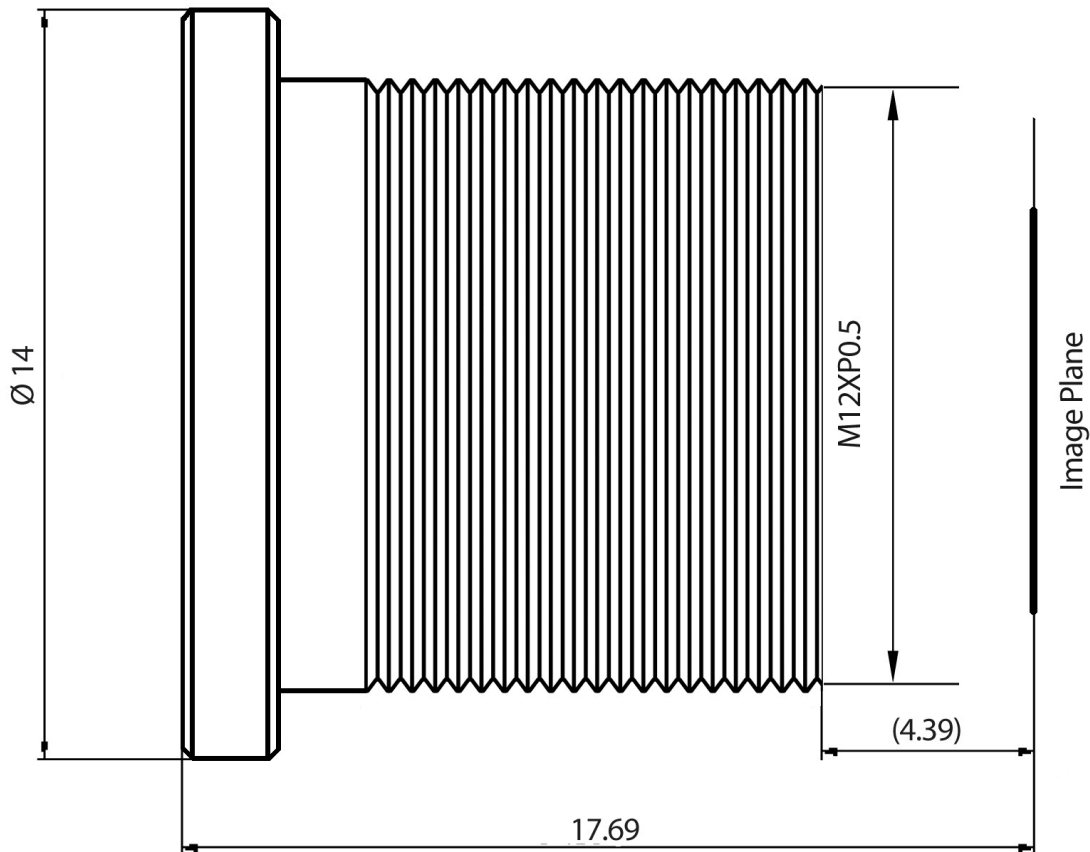

# Board Lenses Technical Data

## TBL 9.6-2 C 3MP

SPECIFICATIONS:	
Format:	1/2"
Focal length:	9.6 mm
Back focal length:	6.46 mm
Iris:	3.0
Diameter:	14 mm
Length:	17.69 mm
Mass:	5 g