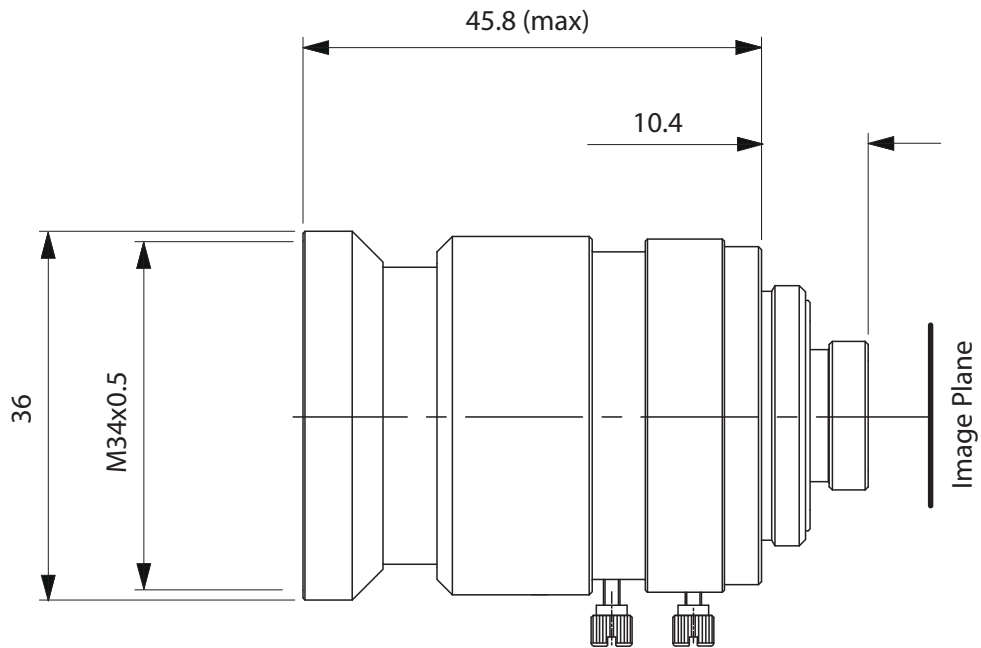

C/CS Mount Lenses Technical Data

TCL 0616 5MP

SPECIFICATIONS:	
Format:	1/1.8
Mount:	C
f [mm]:	6
F:	1.6 - 16
MOD [m]:	0.1
Filter [mm x mm]:	M34x0.5