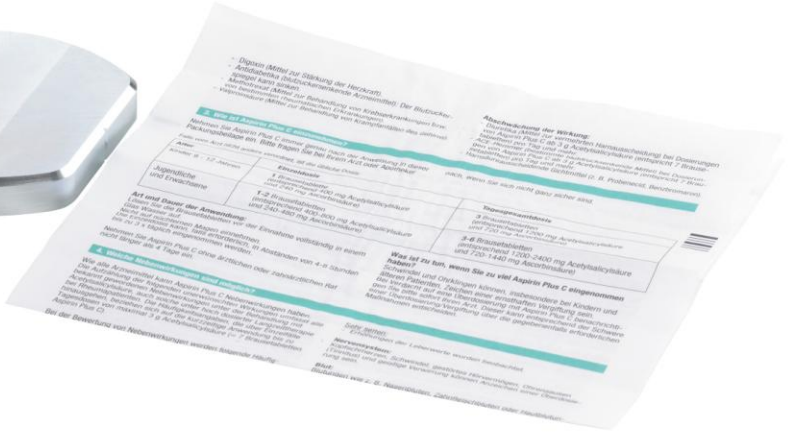

Camera | SCANNER
Scan2Voice

FUNCTIONS

- Portable desktop magnifier
- Reading system
- Board camera
- Live image
- Scan page in 1 sec

A4 POSITION

- Scans A4 page in one go
- A4 paper guide
- 350 dpi

ZOOM POSITION 1

- For smaller objects
- E.g. yoghurt cups or tins
- 450 dpi

ZOOM POSITION 2

- For small fonts and objects
- such as product inserts, package soups
- 900 dpi

WHITEBOARD POSITION

- To scan distant or large objects
- E.g. whiteboards or posters

TRANSPORT POSITION

- Stand can be folded flat
- For easy storage and transport
- Weighing only 1 Kg

BENEFITS SCAN2VOICE

- Scan page in 1 sec
- Autofocus
- Auto-Orientation
- Mirrorfunction
- Live video stream