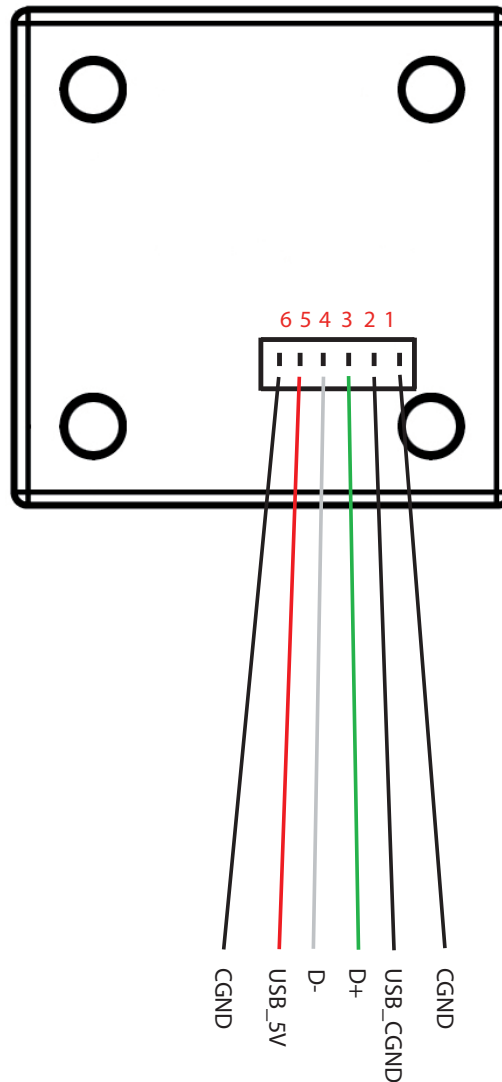

### Pico Blade USB

Part number of the Pico Blade connector:  
Molex - 51021-0600.