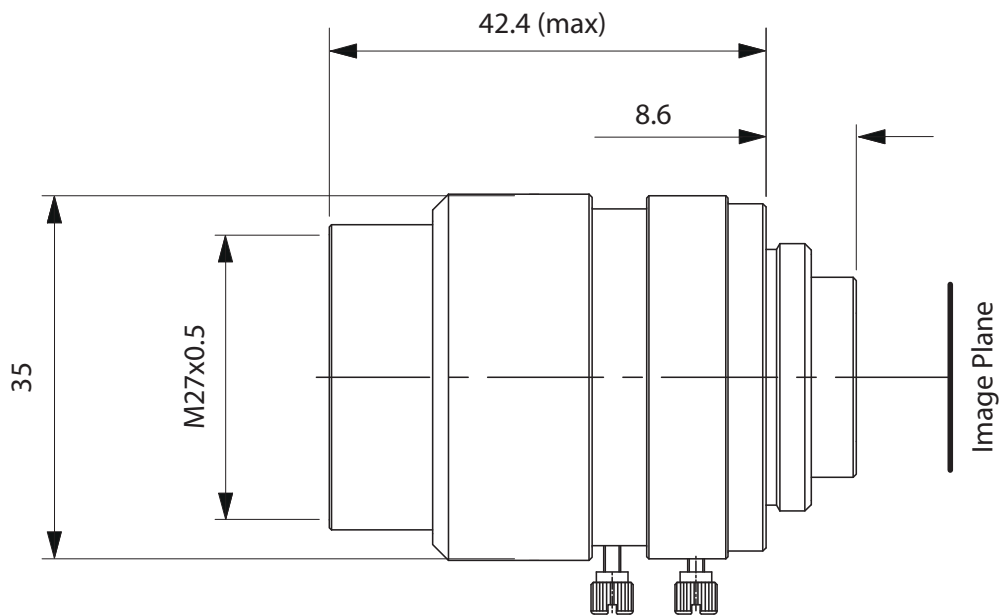

C/CS Mount Lenses Technical Data

TCL 0814 5MP

| SPECIFICATIONS: | |
|-------------------|----------|
| Format: | 1/1.8 |
| Mount: | C |
| f [mm]: | 8 |
| F: | 1.4 - 16 |
| MOD [m]: | 0.1 |
| Filter [mm x mm]: | M27x0.5 |

C/CS Mount Lenses Technical Data

TCL 1216 5MP

| SPECIFICATIONS: | |
|-------------------|----------|
| Format: | 2/3 |
| Mount: | C |
| f [mm]: | 12 |
| F: | 1.6 - 16 |
| MOD [m]: | 0.1 |
| Filter [mm x mm]: | M27x0.5 |

C/CS Mount Lenses Technical Data

TCL 1616 5MP

| SPECIFICATIONS: | |
|-------------------|----------|
| Format: | 2/3 |
| Mount: | C |
| f [mm]: | 16 |
| F: | 1.6 - 16 |
| MOD [m]: | 0.2 |
| Filter [mm x mm]: | M27x0.5 |

C/CS Mount Lenses Technical Data

TCL 2518 5MP

| SPECIFICATIONS: | |
|-------------------|----------|
| Format: | 2/3 |
| Mount: | C |
| f [mm]: | 25 |
| F: | 1.8 - 16 |
| MOD [m]: | 0.3 |
| Filter [mm x mm]: | M27x0.5 |