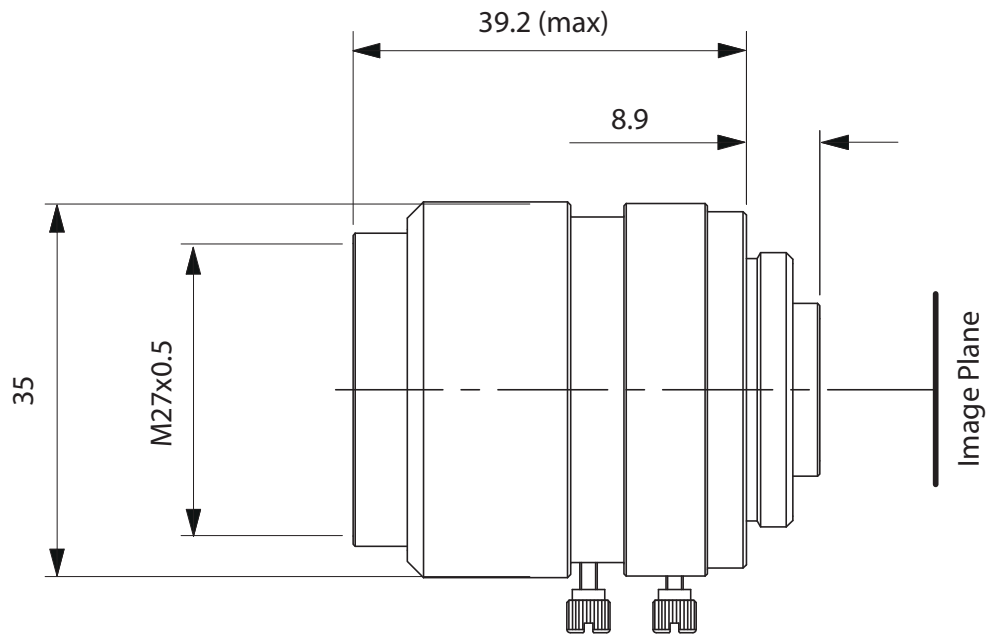

C/CS Mount Lenses Technical Data

TCL 2518 5MP

| SPECIFICATIONS: | |
|-------------------|----------|
| Format: | 2/3 |
| Mount: | C |
| f [mm]: | 25 |
| F: | 1.8 - 16 |
| MOD [m]: | 0.3 |
| Filter [mm x mm]: | M27x0.5 |

C/CS Mount Lenses Technical Data

TCL 3520 5MP

| SPECIFICATIONS: | |
|-------------------|----------|
| Format: | 2/3 |
| Mount: | C |
| f [mm]: | 35 |
| F: | 2.0 - 16 |
| MOD [m]: | 0.4 |
| Filter [mm x mm]: | M27x0.5 |

C/CS Mount Lenses Technical Data

TCL 5025 5MP

| SPECIFICATIONS: | |
|-------------------|-----------|
| Format: | 2/3 |
| Mount: | C |
| f [mm]: | 50 |
| F: | 2.5 - 16 |
| MOD [m]: | 0.5 |
| Filter [mm x mm]: | M30.5x0.5 |