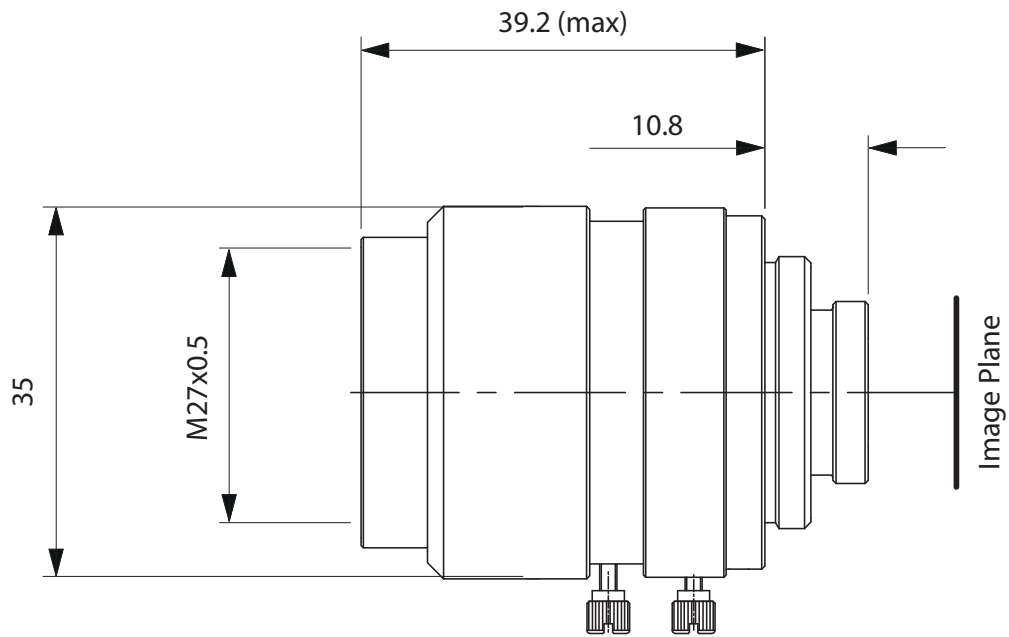

C/CS Mount Lenses Technical Data

TCSL 0818 5MP

| SPECIFICATIONS: | |
|-------------------|-------|
| Format: | 1/2.5 |
| Mount: | CS |
| f [mm]: | 8 |
| F: | 1.8 |
| MOD [m]: | 0.1 |
| Filter [mm x mm]: | - |

C/CS Mount Lenses Technical Data

TCL 0814 5MP

| SPECIFICATIONS: | |
|-------------------|----------|
| Format: | 1/1.8 |
| Mount: | C |
| f [mm]: | 8 |
| F: | 1.4 - 16 |
| MOD [m]: | 0.1 |
| Filter [mm x mm]: | M27x0.5 |

C/CS Mount Lenses Technical Data

TCL 1216 5MP

| SPECIFICATIONS: | |
|-------------------|----------|
| Format: | 2/3 |
| Mount: | C |
| f [mm]: | 12 |
| F: | 1.6 - 16 |
| MOD [m]: | 0.1 |
| Filter [mm x mm]: | M27x0.5 |

C/CS Mount Lenses Technical Data

TCL 2518 5MP

| SPECIFICATIONS: | |
|-------------------|----------|
| Format: | 2/3 |
| Mount: | C |
| f [mm]: | 25 |
| F: | 1.8 - 16 |
| MOD [m]: | 0.3 |
| Filter [mm x mm]: | M27x0.5 |