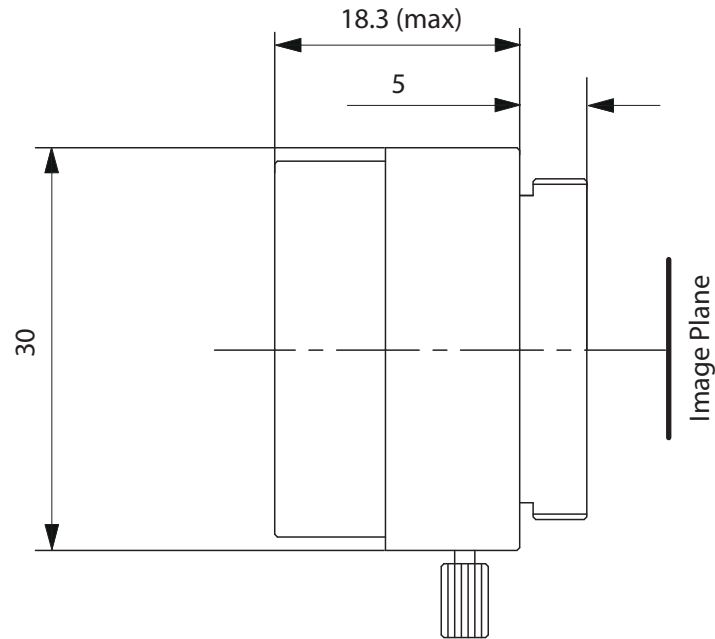

C/CS Mount Lenses Technical Data

TCSL 0418 5MP

| SPECIFICATIONS: | |
|-------------------|-------|
| Format: | 1/2.5 |
| Mount: | CS |
| f [mm]: | 4 |
| F: | 1.8 |
| MOD [m]: | 0.1 |
| Filter [mm x mm]: | - |

C/CS Mount Lenses Technical Data

TCSL 0618 5MP

| SPECIFICATIONS: | |
|-------------------|-------|
| Format: | 1/2.5 |
| Mount: | CS |
| f [mm]: | 6 |
| F: | 1.8 |
| MOD [m]: | 0.1 |
| Filter [mm x mm]: | - |

C/CS Mount Lenses Technical Data

TCL 0616 5MP

| SPECIFICATIONS: | |
|-------------------|----------|
| Format: | 1/1.8 |
| Mount: | C |
| f [mm]: | 6 |
| F: | 1.6 - 16 |
| MOD [m]: | 0.1 |
| Filter [mm x mm]: | M34x0.5 |

C/CS Mount Lenses Technical Data

TCL 0814 5MP

| SPECIFICATIONS: | |
|-------------------|----------|
| Format: | 1/1.8 |
| Mount: | C |
| f [mm]: | 8 |
| F: | 1.4 - 16 |
| MOD [m]: | 0.1 |
| Filter [mm x mm]: | M27x0.5 |