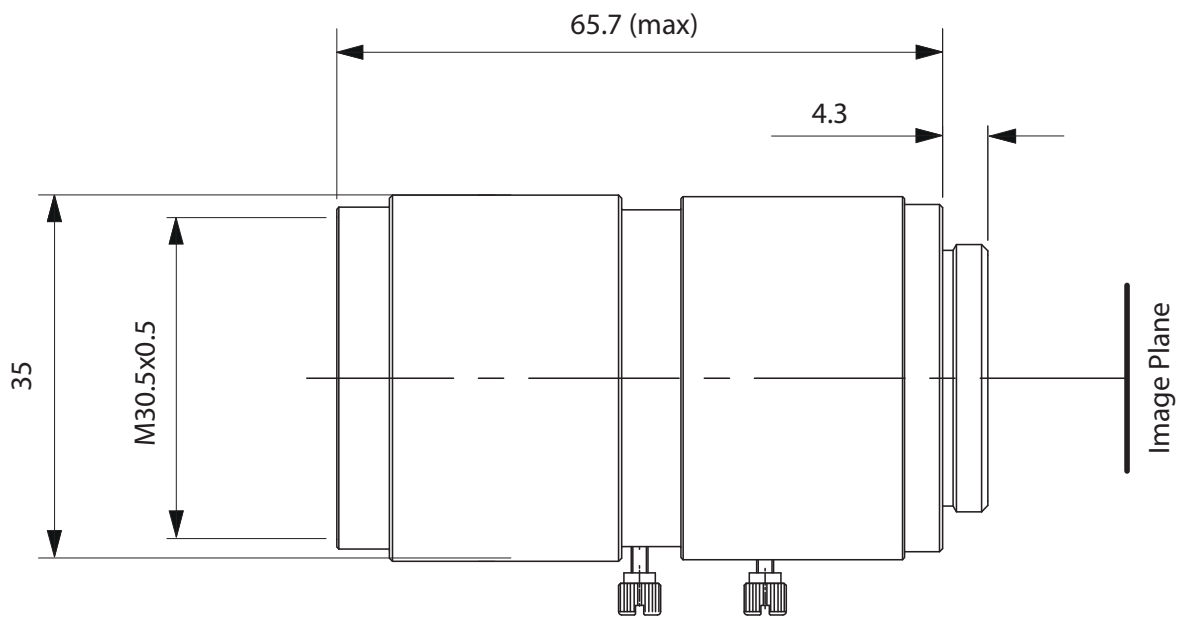

C/CS Mount Lenses Technical Data

TCL 2518 5MP

| SPECIFICATIONS: | |
|-------------------|----------|
| Format: | 2/3 |
| Mount: | C |
| f [mm]: | 25 |
| F: | 1.8 - 16 |
| MOD [m]: | 0.3 |
| Filter [mm x mm]: | M27x0.5 |

C/CS Mount Lenses Technical Data

TCL 3520 5MP

| SPECIFICATIONS: | |
|-------------------|----------|
| Format: | 2/3 |
| Mount: | C |
| f [mm]: | 35 |
| F: | 2.0 - 16 |
| MOD [m]: | 0.4 |
| Filter [mm x mm]: | M27x0.5 |

C/CS Mount Lenses Technical Data

TCL 5025 5MP

| SPECIFICATIONS: | |
|-------------------|-----------|
| Format: | 2/3 |
| Mount: | C |
| f [mm]: | 50 |
| F: | 2.5 - 16 |
| MOD [m]: | 0.5 |
| Filter [mm x mm]: | M30.5x0.5 |