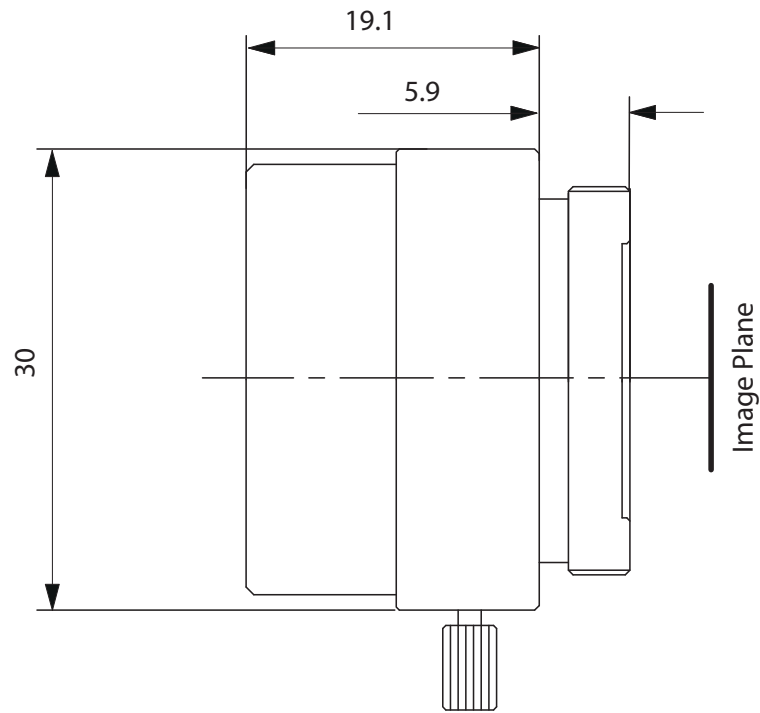

C/CS Mount Lenses Technical Data

TCSL 0618 5MP

| SPECIFICATIONS: | |
|-------------------|-------|
| Format: | 1/2.5 |
| Mount: | CS |
| f [mm]: | 6 |
| F: | 1.8 |
| MOD [m]: | 0.1 |
| Filter [mm x mm]: | - |

C/CS Mount Lenses Technical Data

TCL 0616 5MP

| SPECIFICATIONS: | |
|-------------------|----------|
| Format: | 1/1.8 |
| Mount: | C |
| f [mm]: | 6 |
| F: | 1.6 - 16 |
| MOD [m]: | 0.1 |
| Filter [mm x mm]: | M34x0.5 |

C/CS Mount Lenses Technical Data

TCSL 0818 5MP

| SPECIFICATIONS: | |
|-------------------|-------|
| Format: | 1/2.5 |
| Mount: | CS |
| f [mm]: | 8 |
| F: | 1.8 |
| MOD [m]: | 0.1 |
| Filter [mm x mm]: | - |

C/CS Mount Lenses Technical Data

TCL 0814 5MP

| SPECIFICATIONS: | |
|-------------------|----------|
| Format: | 1/1.8 |
| Mount: | C |
| f [mm]: | 8 |
| F: | 1.4 - 16 |
| MOD [m]: | 0.1 |
| Filter [mm x mm]: | M27x0.5 |