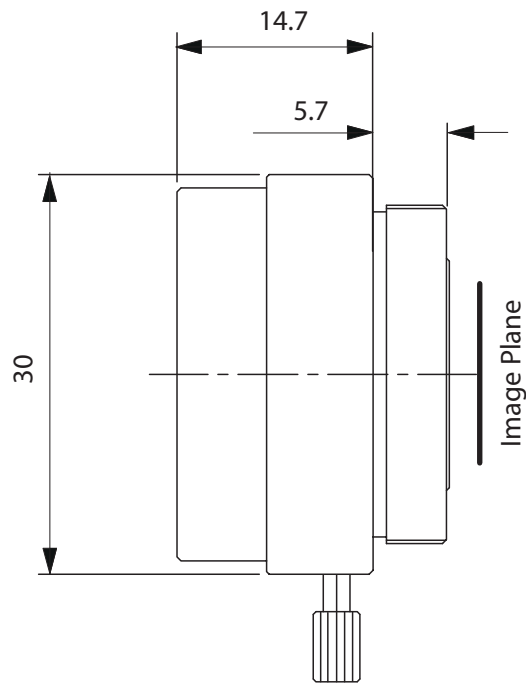

C/CS Mount Lenses Technical Data

TCSL 0418 5MP

| SPECIFICATIONS: | |
|-------------------|-------|
| Format: | 1/2.5 |
| Mount: | CS |
| f [mm]: | 4 |
| F: | 1.8 |
| MOD [m]: | 0.1 |
| Filter [mm x mm]: | - |

C/CS Mount Lenses Technical Data

TCSL 0618 5MP

| SPECIFICATIONS: | |
|-------------------|-------|
| Format: | 1/2.5 |
| Mount: | CS |
| f [mm]: | 6 |
| F: | 1.8 |
| MOD [m]: | 0.1 |
| Filter [mm x mm]: | - |

C/CS Mount Lenses Technical Data

TCL 0616 5MP

| SPECIFICATIONS: | |
|-------------------|----------|
| Format: | 1/1.8 |
| Mount: | C |
| f [mm]: | 6 |
| F: | 1.6 - 16 |
| MOD [m]: | 0.1 |
| Filter [mm x mm]: | M34x0.5 |

C/CS Mount Lenses Technical Data

TCL 0814 5MP

| SPECIFICATIONS: | |
|-------------------|----------|
| Format: | 1/1.8 |
| Mount: | C |
| f [mm]: | 8 |
| F: | 1.4 - 16 |
| MOD [m]: | 0.1 |
| Filter [mm x mm]: | M27x0.5 |