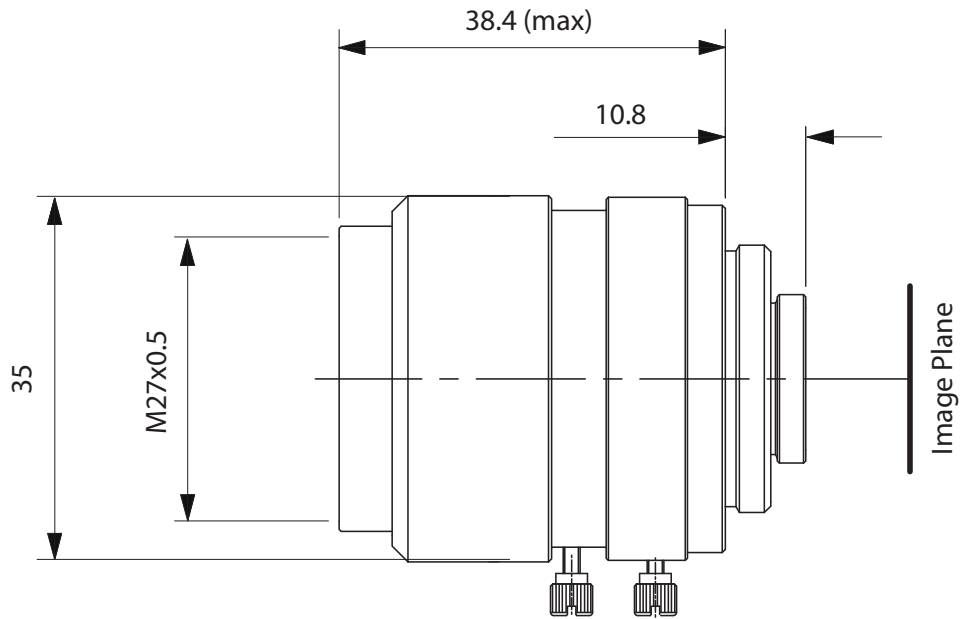

C/CS Mount Lenses Technical Data

TCL 0814 5MP

| SPECIFICATIONS: | |
|-------------------|----------|
| Format: | 1/1.8 |
| Mount: | C |
| f [mm]: | 8 |
| F: | 1.4 - 16 |
| MOD [m]: | 0.1 |
| Filter [mm x mm]: | M27x0.5 |

C/CS Mount Lenses Technical Data

TCL 1616 5MP

| SPECIFICATIONS: | |
|-------------------|----------|
| Format: | 2/3 |
| Mount: | C |
| f [mm]: | 16 |
| F: | 1.6 - 16 |
| MOD [m]: | 0.2 |
| Filter [mm x mm]: | M27x0.5 |

C/CS Mount Lenses Technical Data

TCL 2518 5MP

| SPECIFICATIONS: | |
|-------------------|----------|
| Format: | 2/3 |
| Mount: | C |
| f [mm]: | 25 |
| F: | 1.8 - 16 |
| MOD [m]: | 0.3 |
| Filter [mm x mm]: | M27x0.5 |

C/CS Mount Lenses Technical Data

TCL 3520 5MP

| SPECIFICATIONS: | |
|-------------------|----------|
| Format: | 2/3 |
| Mount: | C |
| f [mm]: | 35 |
| F: | 2.0 - 16 |
| MOD [m]: | 0.4 |
| Filter [mm x mm]: | M27x0.5 |