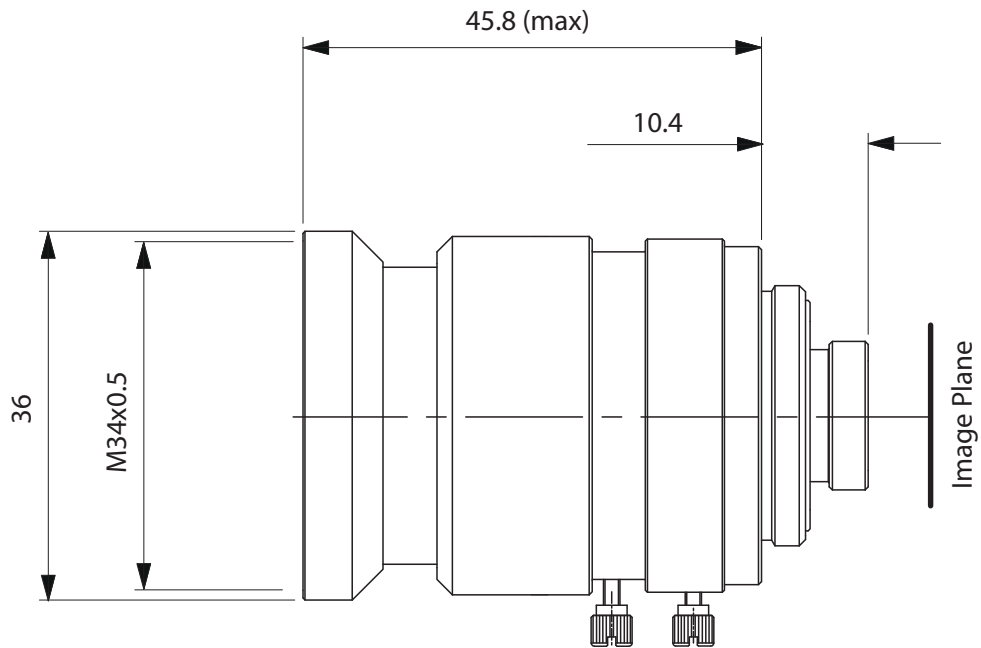

C/CS Mount Lenses Technical Data

TCSL 0418 5MP

| SPECIFICATIONS: | |
|-------------------|-------|
| Format: | 1/2.5 |
| Mount: | CS |
| f [mm]: | 4 |
| F: | 1.8 |
| MOD [m]: | 0.1 |
| Filter [mm x mm]: | - |

C/CS Mount Lenses Technical Data

TCSL 0618 5MP

| SPECIFICATIONS: | |
|-------------------|-------|
| Format: | 1/2.5 |
| Mount: | CS |
| f [mm]: | 6 |
| F: | 1.8 |
| MOD [m]: | 0.1 |
| Filter [mm x mm]: | - |

C/CS Mount Lenses Technical Data

TCL 0616 5MP

| SPECIFICATIONS: | |
|-------------------|----------|
| Format: | 1/1.8 |
| Mount: | C |
| f [mm]: | 6 |
| F: | 1.6 - 16 |
| MOD [m]: | 0.1 |
| Filter [mm x mm]: | M34x0.5 |

C/CS Mount Lenses Technical Data

TCL 0814 5MP

| SPECIFICATIONS: | |
|-------------------|----------|
| Format: | 1/1.8 |
| Mount: | C |
| f [mm]: | 8 |
| F: | 1.4 - 16 |
| MOD [m]: | 0.1 |
| Filter [mm x mm]: | M27x0.5 |