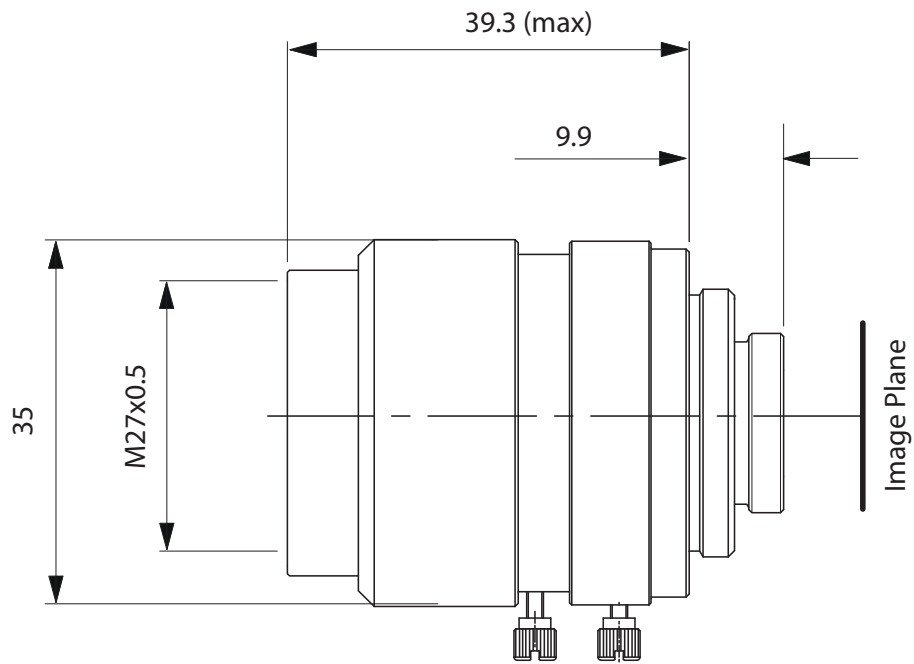

C/CS Mount Lenses Technical Data

TCSL 0618 5MP

| SPECIFICATIONS: | |
|-------------------|-------|
| Format: | 1/2.5 |
| Mount: | CS |
| f [mm]: | 6 |
| F: | 1.8 |
| MOD [m]: | 0.1 |
| Filter [mm x mm]: | - |

C/CS Mount Lenses Technical Data

TCL 0616 5MP

| SPECIFICATIONS: | |
|-------------------|----------|
| Format: | 1/1.8 |
| Mount: | C |
| f [mm]: | 6 |
| F: | 1.6 - 16 |
| MOD [m]: | 0.1 |
| Filter [mm x mm]: | M34x0.5 |

C/CS Mount Lenses Technical Data

TCSL 0818 5MP

| SPECIFICATIONS: | |
|-------------------|-------|
| Format: | 1/2.5 |
| Mount: | CS |
| f [mm]: | 8 |
| F: | 1.8 |
| MOD [m]: | 0.1 |
| Filter [mm x mm]: | - |

C/CS Mount Lenses Technical Data

TCL 0814 5MP

| SPECIFICATIONS: | |
|-------------------|----------|
| Format: | 1/1.8 |
| Mount: | C |
| f [mm]: | 8 |
| F: | 1.4 - 16 |
| MOD [m]: | 0.1 |
| Filter [mm x mm]: | M27x0.5 |