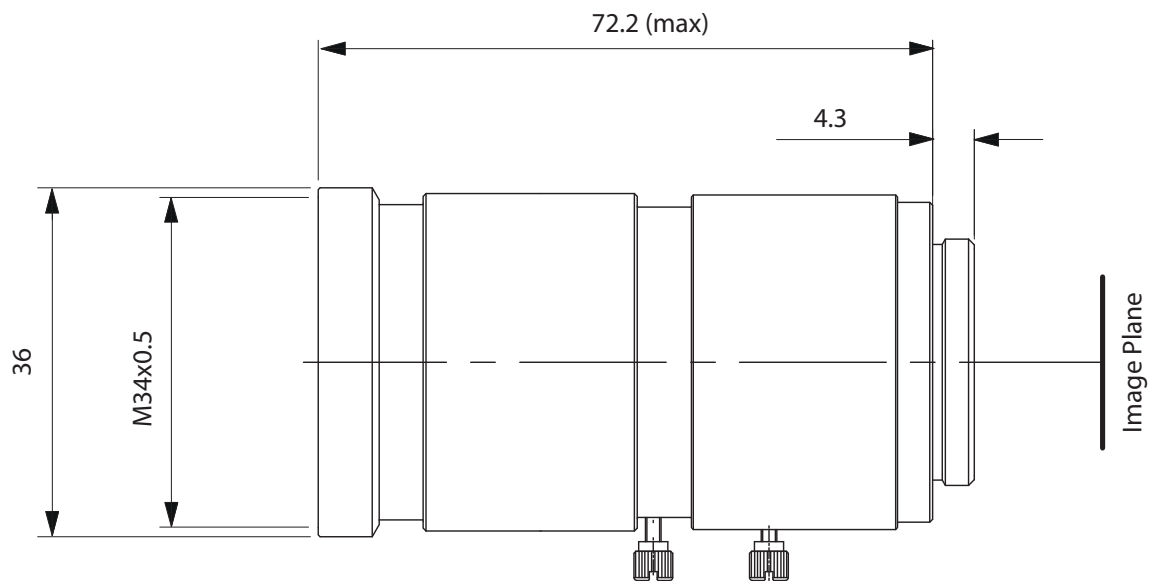

C/CS Mount Lenses Technical Data

TCL 3520 5MP

| SPECIFICATIONS: | |
|-------------------|----------|
| Format: | 2/3 |
| Mount: | C |
| f [mm]: | 35 |
| F: | 2.0 - 16 |
| MOD [m]: | 0.4 |
| Filter [mm x mm]: | M27x0.5 |

C/CS Mount Lenses Technical Data

TCL 5025 5MP

| SPECIFICATIONS: | |
|-------------------|-----------|
| Format: | 2/3 |
| Mount: | C |
| f [mm]: | 50 |
| F: | 2.5 - 16 |
| MOD [m]: | 0.5 |
| Filter [mm x mm]: | M30.5x0.5 |

C/CS Mount Lenses Technical Data

TCL 7528 5MP

| SPECIFICATIONS: | |
|-------------------|----------|
| Format: | 1 |
| Mount: | C |
| f [mm]: | 75 |
| F: | 2.8 - 16 |
| MOD [m]: | 0.56 |
| Filter [mm x mm]: | M34x0.5 |