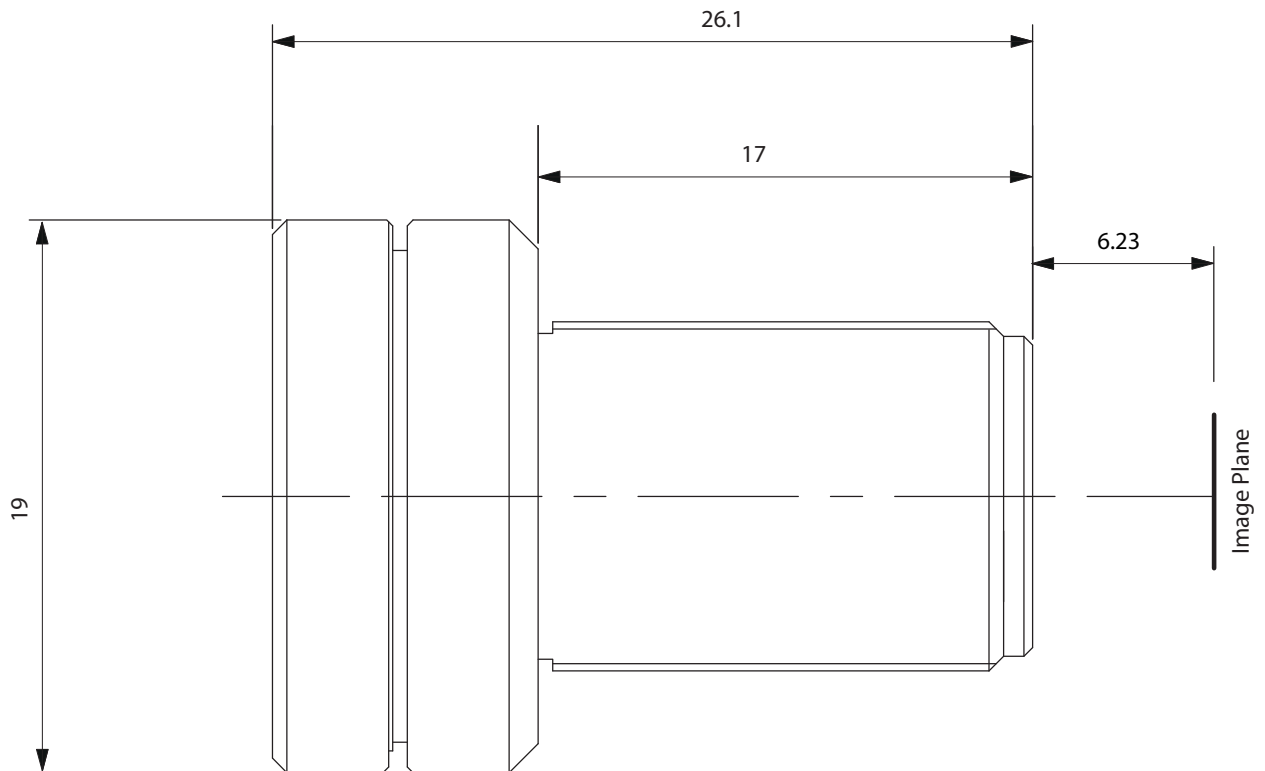

Low Distortion Lenses: Technical Data TBN 7.2 10MP

SPECIFICATIONS:	
Format:	1/2.3
Mount:	M12x0.5
f [mm]:	7.2
F:	2.4
IR Cut:	-
Distortion [%]:	1.50