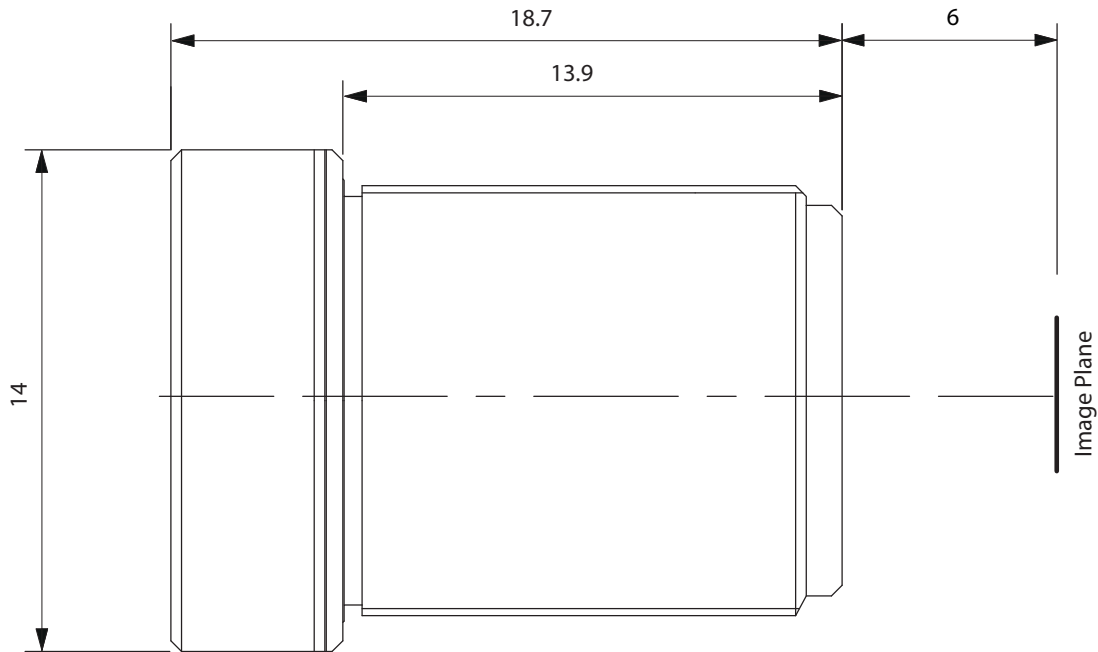

Low Distortion Lenses: Technical Data TBN 5.4 10MP

SPECIFICATIONS:	
Format:	1/2.3
Mount:	M12x0.5
f [mm]:	5.4
F:	2.5
IR Cut:	-
Distortion [%]:	2.0