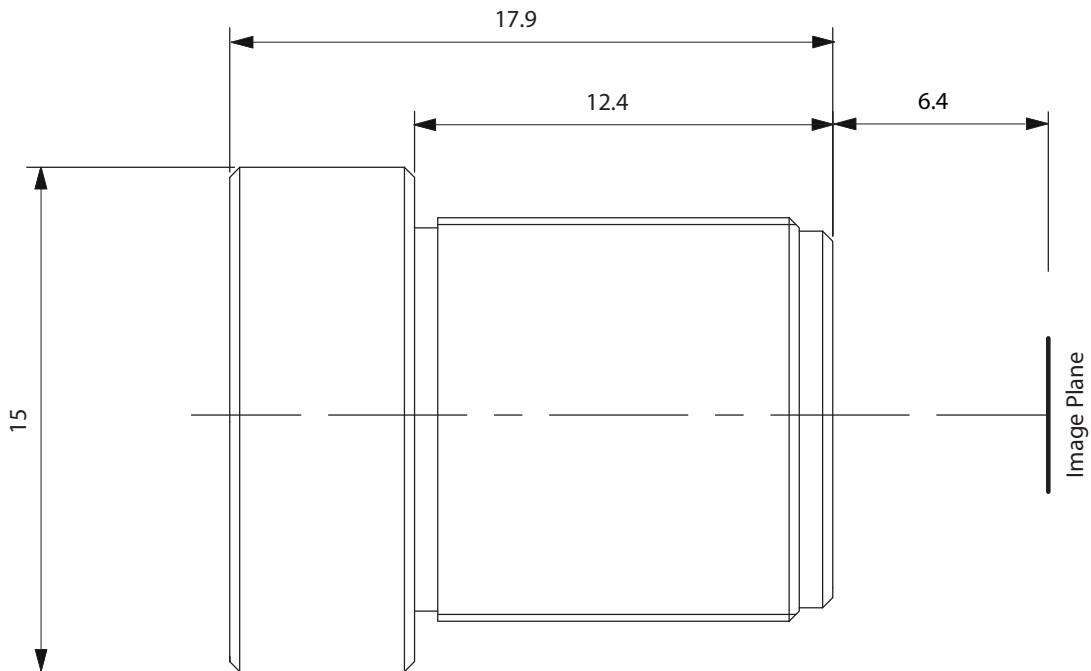

Low Distortion Lenses: Technical Data TBN 16 5MP

SPECIFICATIONS:	
Format:	1/1.8
Mount:	M12x0.5
f [mm]:	16
F:	1.8
IR Cut:	-
Distortion [%]:	0.65