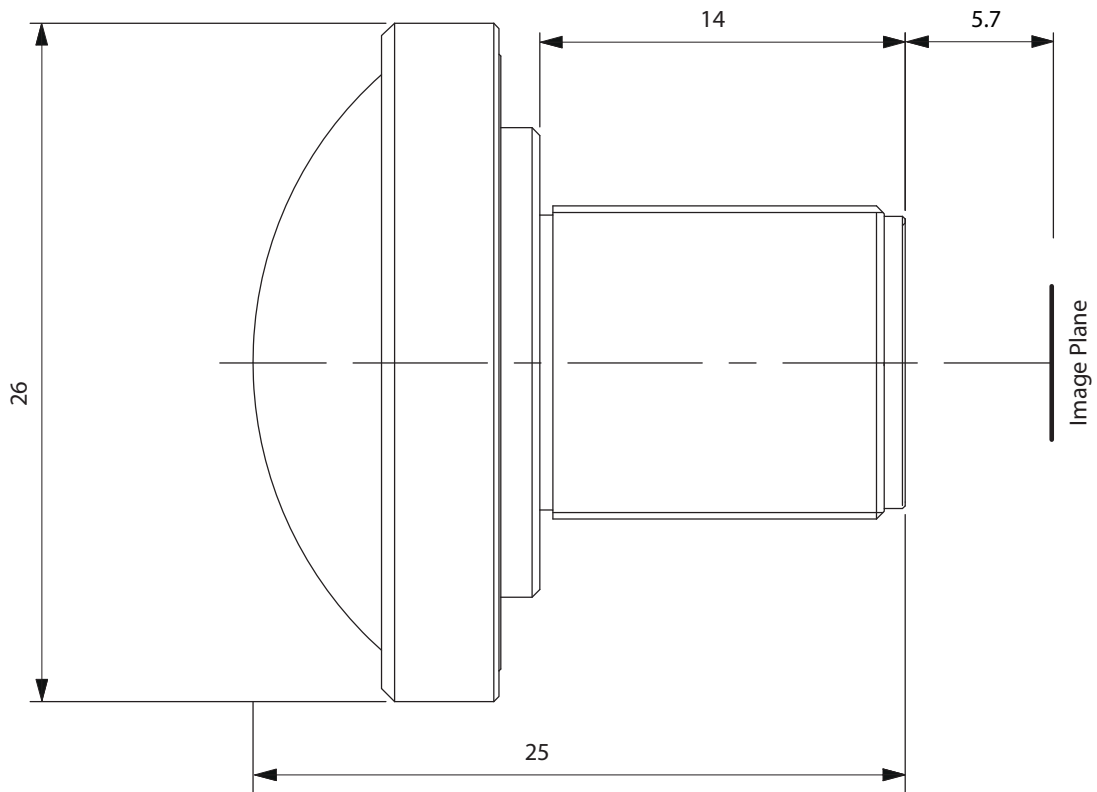

Low Distortion Lenses: Technical Data TBN 4.5 3MP

SPECIFICATIONS:	
Format:	1/1.8
Mount:	M12x0.5
f [mm]:	4.5
F:	1.8
IR Cut:	-
Distortion [%]:	2.80