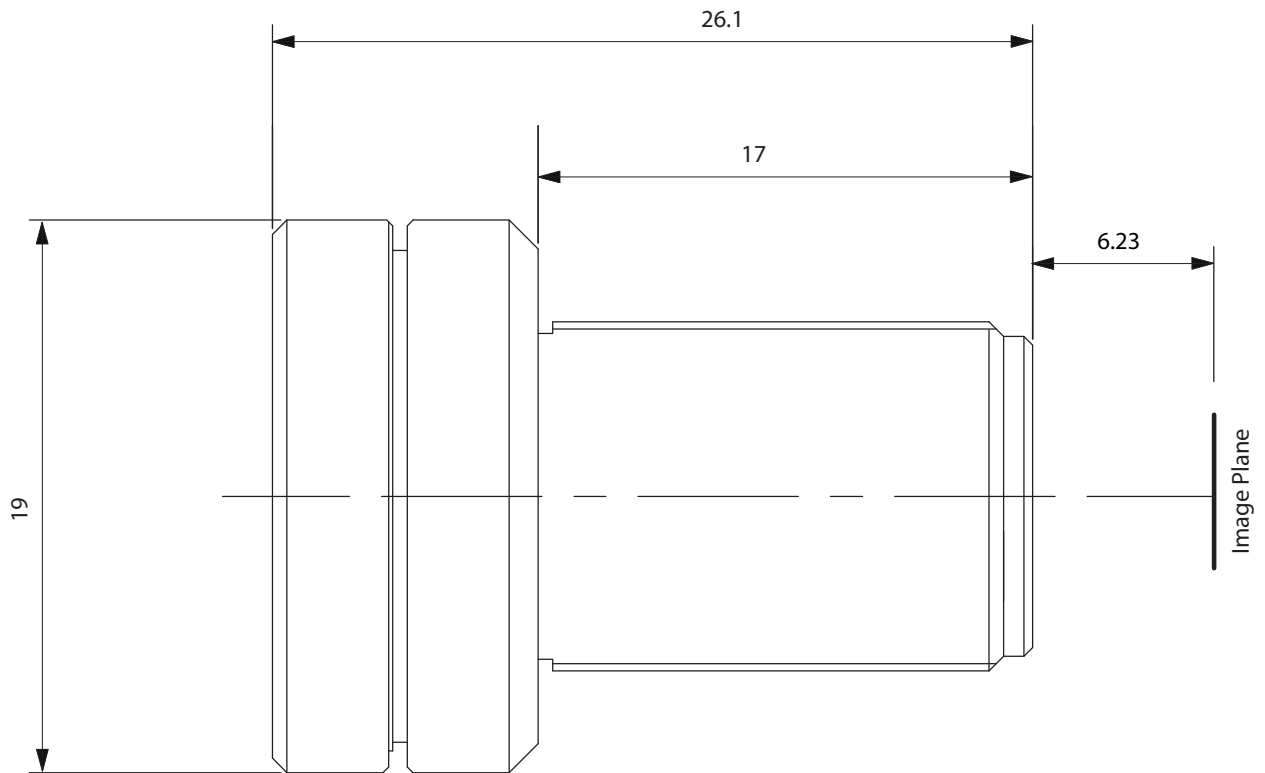

Low Distortion Lenses: Technical Data TBN 7.2 C 10MP

SPECIFICATIONS:	
Format:	1/2.3
Mount:	M12x0.5
f [mm]:	7.2
F:	2.4
IR Cut:	yes
Distortion [%]:	1.50