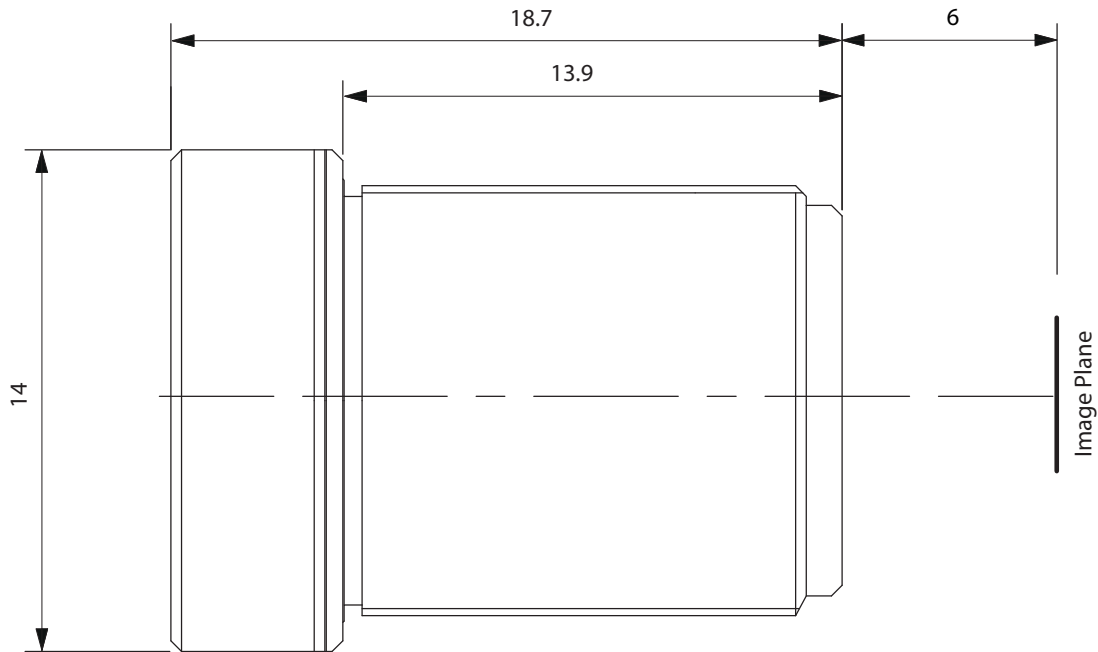

Low Distortion Lenses: Technical Data TBN 5.4 C 10MP

SPECIFICATIONS:	
Format:	1/2.3
Mount:	M12x0.5
f [mm]:	5.4
F:	2.5
IR Cut:	yes
Distortion [%]:	2.0