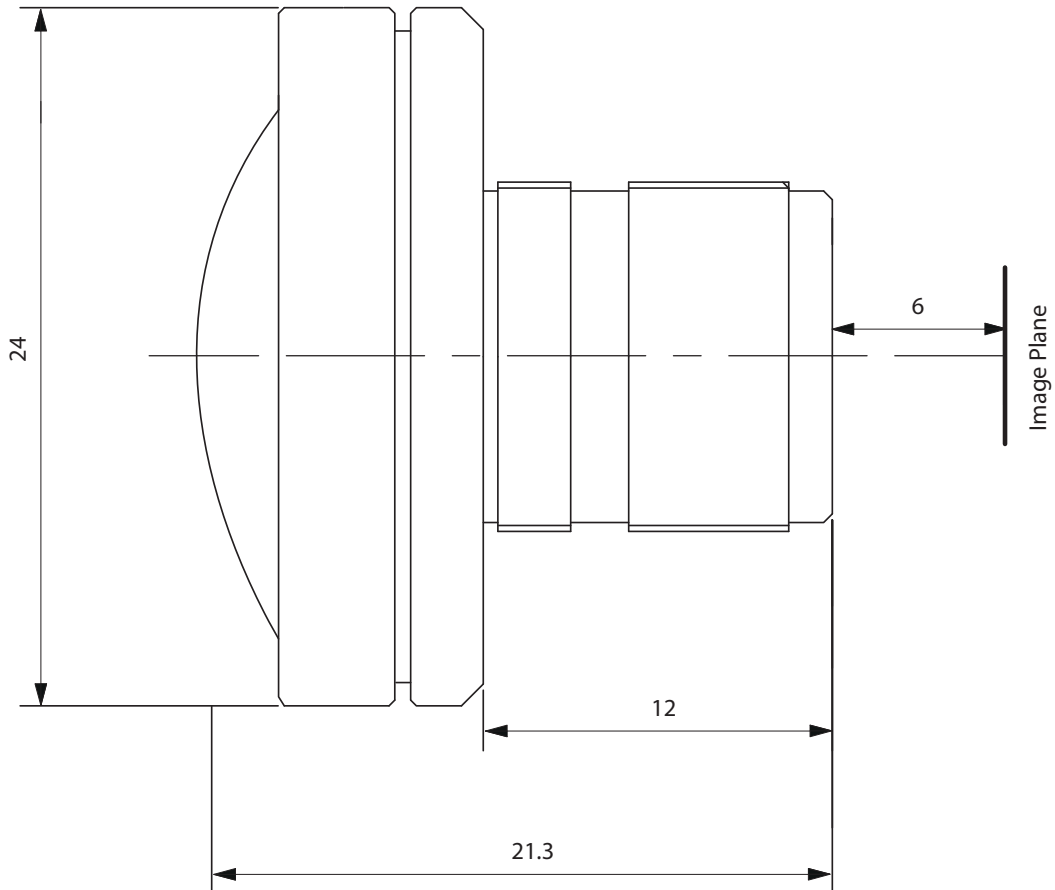

Low Distortion Lenses: Technical Data TBN 3.5 3MP

SPECIFICATIONS:	
Format:	1/2.5
Mount:	M12x0.5
f [mm]:	3.5
F:	1.8
IR Cut:	-
Distortion [%]:	1.50