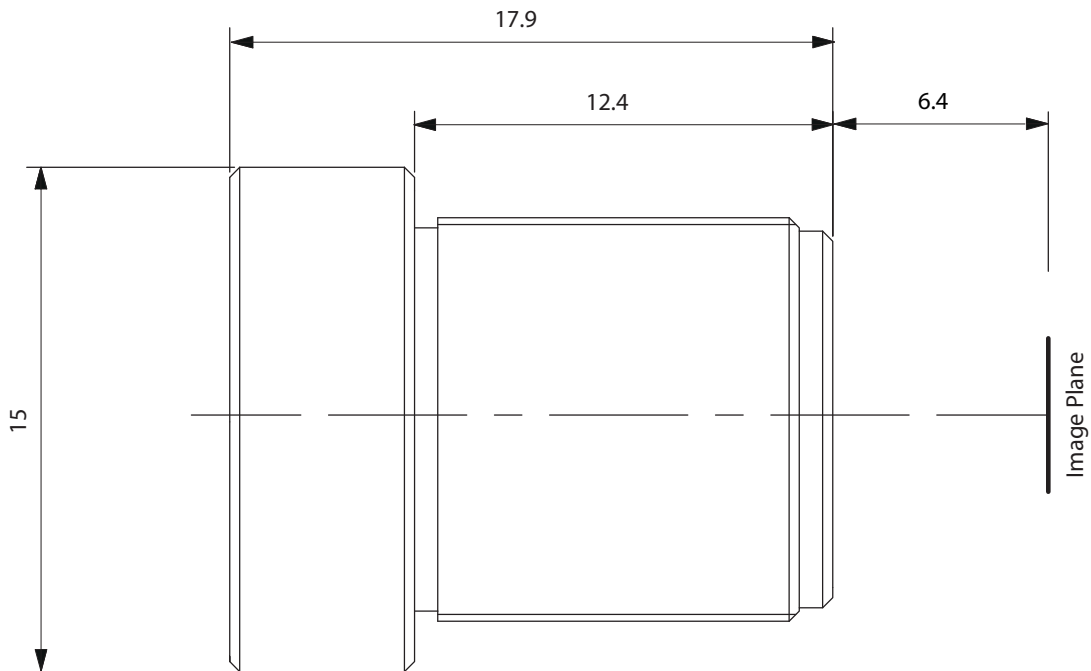

Low Distortion Lenses: Technical Data TBN 16 C 5MP

SPECIFICATIONS:	
Format:	1/1.8
Mount:	M12x0.5
f [mm]:	16
F:	1.8
IR Cut:	yes
Distortion [%]:	0.65