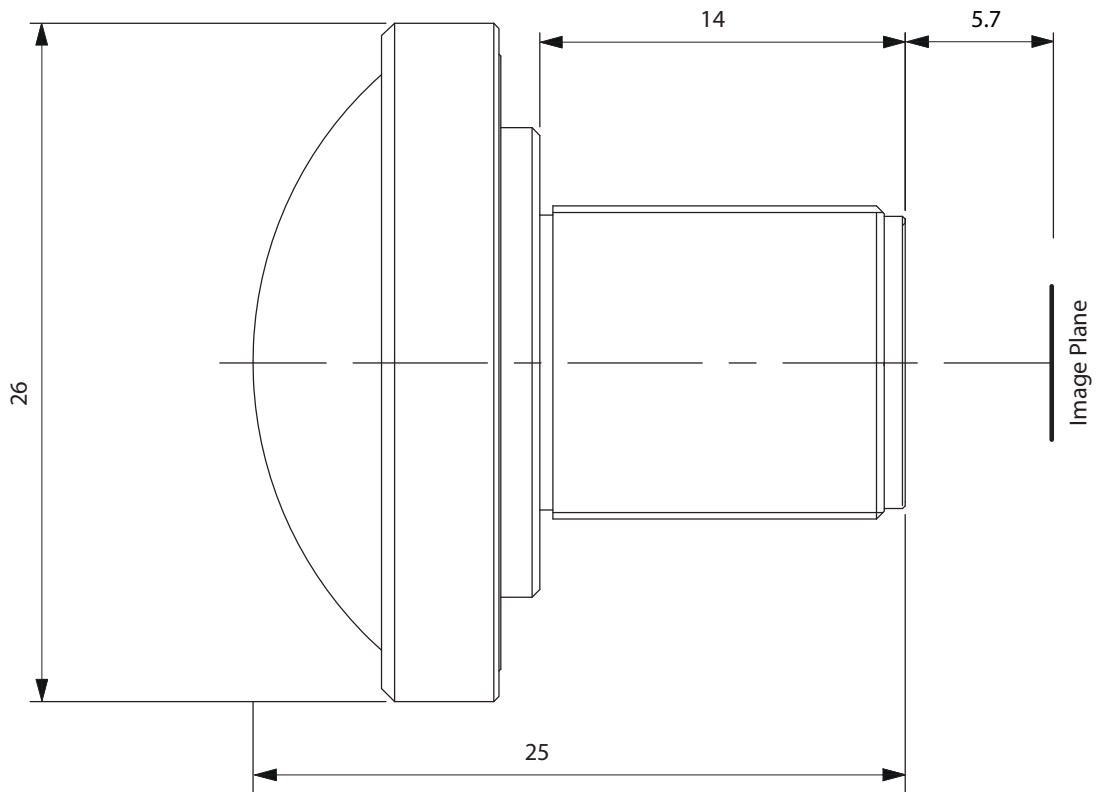

Low Distortion Lenses: Technical Data TBN 4.5 C 3MP

SPECIFICATIONS:	
Format:	1/1.8
Mount:	M12x0.5
f [mm]:	4.5
F:	1.8
IR Cut:	yes
Distortion [%]:	2.80