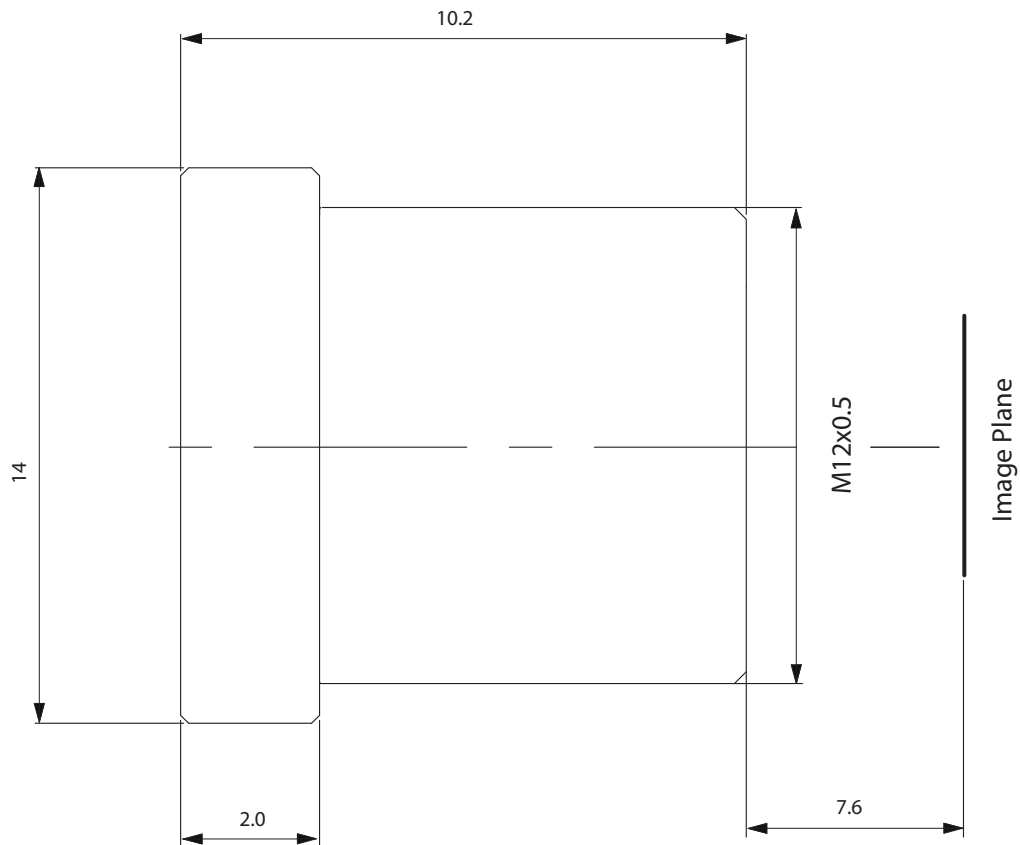

Megapixel Board Lenses Technical Data TBL 8 (C) 5MP

SPECIFICATIONS:	
Format:	1/2.5"
Focal length:	8.0 mm
Back focal length:	7.1 mm
Iris:	1.8
Diameter:	14 mm
Length:	19.2 mm
Mass:	6.5 g

Megapixel Board Lenses Technical Data TBL 8.4-2 (C)5MP,

SPECIFICATIONS:	
Format:	1/2"
Focal length:	8.4 mm
Back focal length:	3.03 mm
Iris:	3.0
Diameter:	14
Length:	10.8 mm
Mass:	4 g

Megapixel Board Lenses Technical Data TBL 9.6-2 C 3MP

SPECIFICATIONS:	
Format:	1/2"
Focal length:	9.6 mm
Back focal length:	4.4 mm
Iris:	3.0
Diameter:	14 mm
Length:	13.3 mm
Mass:	5 g

Megapixel Board Lenses Technical Data TBL 12-2 (C)5MP

SPECIFICATIONS:	
Format:	1/2"
Focal length:	12.0 mm
Back focal length:	7.6 mm
Iris:	2.0
Diameter:	14 mm
Length:	10.2 mm
Mass:	5 g

Megapixel Board Lenses Technical Data TBL 12 (C) 3MP

SPECIFICATIONS:	
Format:	1/2.5"
Focal length:	12.0 mm
Back focal length:	6.6mm
Iris:	1.6
Diameter:	14 mm
Length:	16.3 mm
Mass:	6 g

Megapixel Board Lenses Technical Data TBL 16 (C) 3MP

SPECIFICATIONS:	
Format:	1/2.5"
Focal length:	16.0 mm
Back focal length:	6.9 mm
Iris:	1.6
Diameter:	14 mm
Length:	13.4 mm
Mass:	5 g