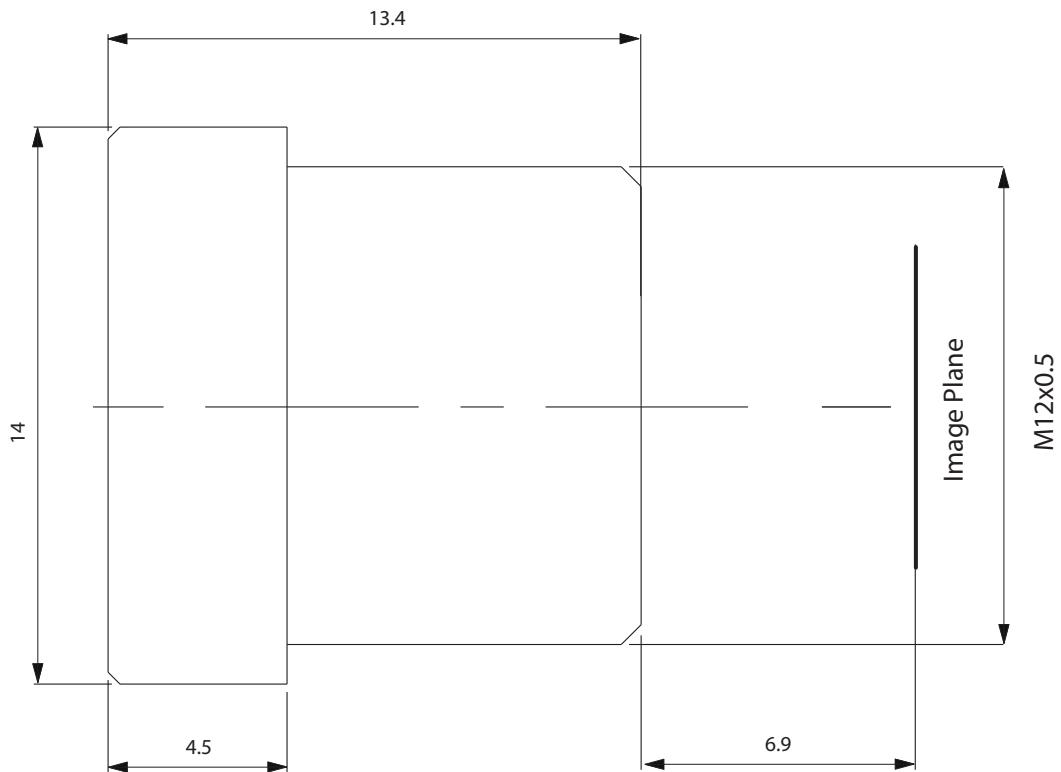

SPECIFICATIONS:	
Format:	1/2.5"
Focal length:	4.0 mm
Back focal length:	5.9 mm
Iris:	1.8
Diameter:	14 mm
Length:	17.4 mm
Mass:	5 g

Megapixel Board Lenses Technical Data

TBL 6 (C) 5MP

SPECIFICATIONS:	
Format:	1/2.5"
Focal length:	6.0 mm
Back focal length:	7.6 mm
Iris:	1.8
Diameter:	14 mm
Length:	18.8 mm
Mass:	5.5 g

SPECIFICATIONS:	
Format:	1/2"
Focal length:	8.4 mm
Back focal length:	3.03 mm
Iris:	3.0
Diameter:	14
Length:	10.8 mm
Mass:	4 g

Megapixel Board Lenses Technical Data TBL 9.6-2 C 3MP

SPECIFICATIONS:	
Format:	1/2"
Focal length:	9.6 mm
Back focal length:	4.4 mm
Iris:	3.0
Diameter:	14 mm
Length:	13.3 mm
Mass:	5 g

Megapixel Board Lenses Technical Data TBL 12-2 (C)5MP

SPECIFICATIONS:	
Format:	1/2"
Focal length:	12.0 mm
Back focal length:	7.6 mm
Iris:	2.0
Diameter:	14 mm
Length:	10.2 mm
Mass:	5 g

Megapixel Board Lenses Technical Data TBL 12 (C) 3MP

SPECIFICATIONS:	
Format:	1/2.5"
Focal length:	12.0 mm
Back focal length:	6.6mm
Iris:	1.6
Diameter:	14 mm
Length:	16.3 mm
Mass:	6 g

Megapixel Board Lenses Technical Data TBL 16 (C) 3MP

SPECIFICATIONS:	
Format:	1/2.5"
Focal length:	16.0 mm
Back focal length:	6.9 mm
Iris:	1.6
Diameter:	14 mm
Length:	13.4 mm
Mass:	5 g