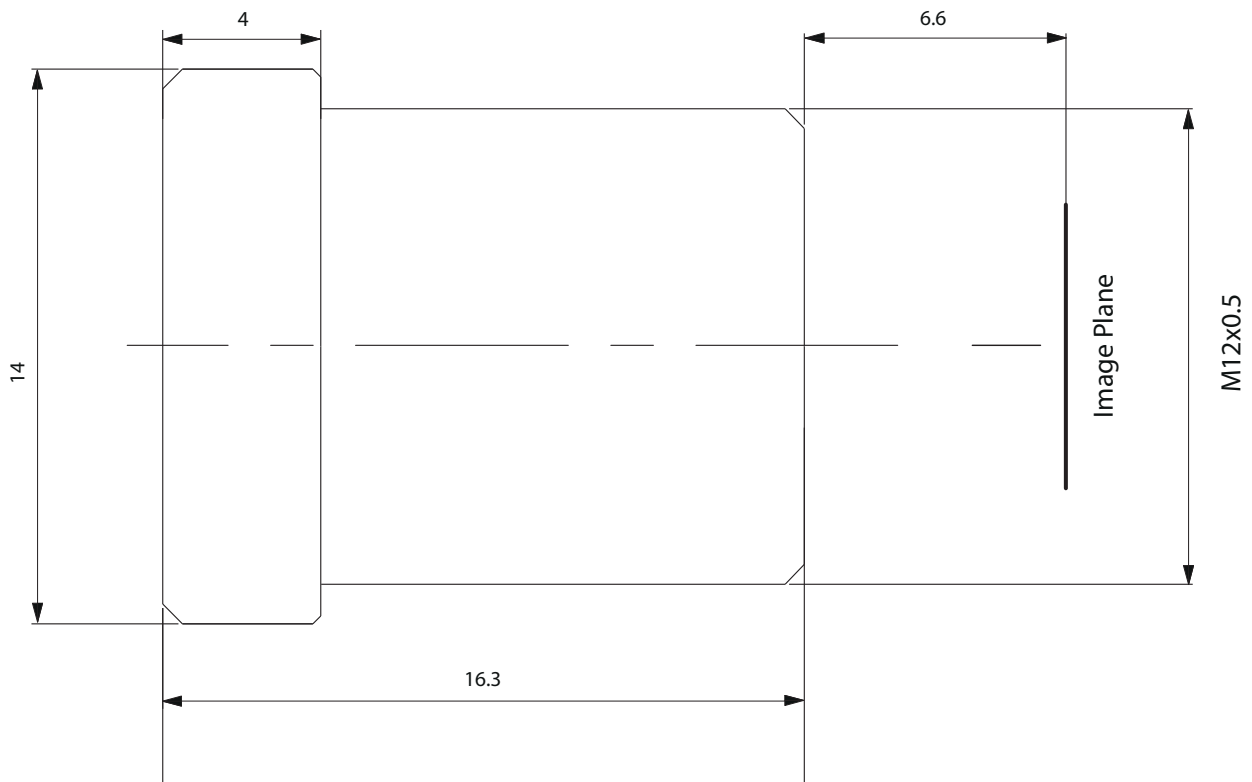

Megapixel Board Lenses Technical Data TBL 8 (C) 5MP

SPECIFICATIONS:	
Format:	1/2.5"
Focal length:	8.0 mm
Back focal length:	7.1 mm
Iris:	1.8
Diameter:	14 mm
Length:	19.2 mm
Mass:	6.5 g

Megapixel Board Lenses Technical Data TBL 8.4-2 (C)5MP,

SPECIFICATIONS:	
Format:	1/2"
Focal length:	8.4 mm
Back focal length:	3.03 mm
Iris:	3.0
Diameter:	14
Length:	10.8 mm
Mass:	4 g

Megapixel Board Lenses Technical Data TBL 9.6-2 C 3MP

SPECIFICATIONS:	
Format:	1/2"
Focal length:	9.6 mm
Back focal length:	4.4 mm
Iris:	3.0
Diameter:	14 mm
Length:	13.3 mm
Mass:	5 g

Megapixel Board Lenses Technical Data TBL 12-2 (C)5MP

SPECIFICATIONS:	
Format:	1/2"
Focal length:	12.0 mm
Back focal length:	7.6 mm
Iris:	2.0
Diameter:	14 mm
Length:	10.2 mm
Mass:	5 g

Megapixel Board Lenses Technical Data TBL 12 (C) 3MP

SPECIFICATIONS:	
Format:	1/2.5"
Focal length:	12.0 mm
Back focal length:	6.6mm
Iris:	1.6
Diameter:	14 mm
Length:	16.3 mm
Mass:	6 g

Megapixel Board Lenses Technical Data TBL 16 (C) 3MP

SPECIFICATIONS:	
Format:	1/2.5"
Focal length:	16.0 mm
Back focal length:	6.9 mm
Iris:	1.6
Diameter:	14 mm
Length:	13.4 mm
Mass:	5 g