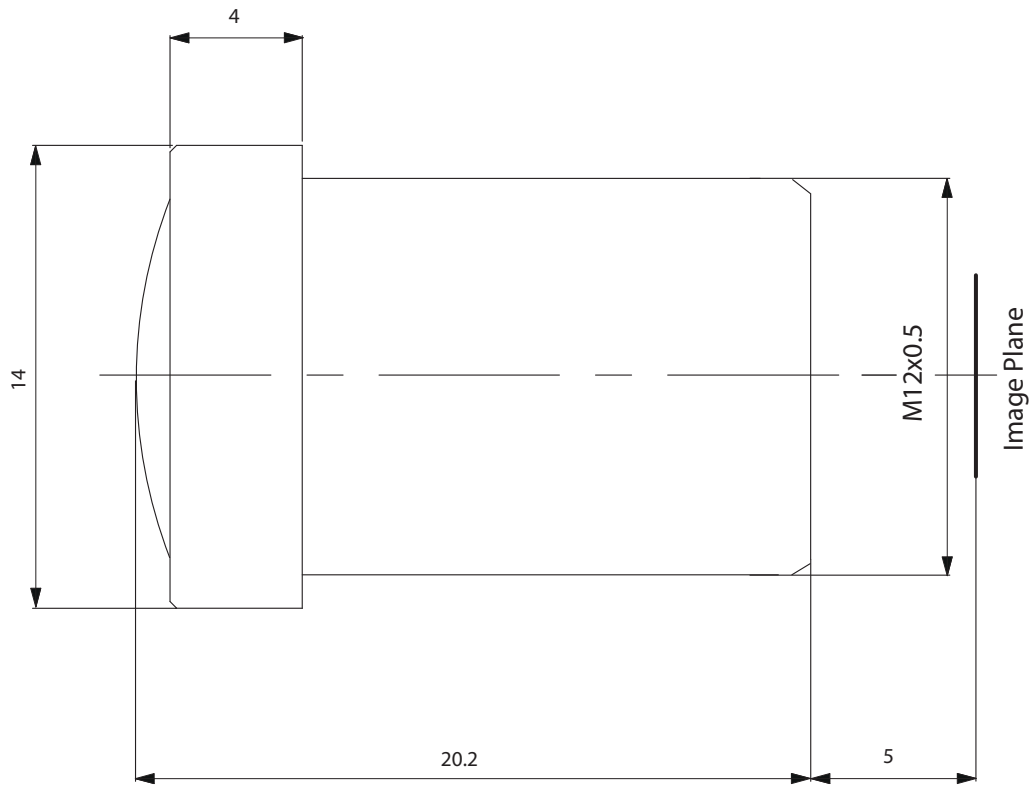

Megapixel Board Lenses Technical Data

TBL 1.4 (C) 5MP

SPECIFICATIONS:	
Format:	1/2.5"
Focal length:	1.4 mm
Back focal length:	5.5 mm
Iris:	2.0
Diameter:	14 mm
Length:	28.6 mm
Mass:	22 g

Megapixel Board Lenses Technical Data TBL 2.5 (C) 5MP

SPECIFICATIONS:	
Format:	1/2.5"
Focal length:	2.5 mm
Back focal length:	5.9 mm
Iris:	2.4
Diameter:	14 mm
Length:	19.1 mm
Mass:	12 g

Megapixel Board Lenses

Technical Data

TBL 2.9 (C) 5MP

SPECIFICATIONS:	
Format:	1/2.5"
Focal length:	2.9 mm
Back focal length:	5 mm
Iris:	2.0
Diameter:	14 mm
Length:	20.2 mm
Mass:	7 g

Megapixel Board Lenses Technical Data

TBL 3.6 (C) 5MP

SPECIFICATIONS:	
Format:	1/2.5"
Focal length:	3.6 mm
Back focal length:	5.4 mm
Iris:	1.8
Diameter:	14 mm
Length:	18.1 mm
Mass:	5 g

Megapixel Board Lenses Technical Data TBL 4 (C) 5MP

SPECIFICATIONS:	
Format:	1/2.5"
Focal length:	4.0 mm
Back focal length:	5.9 mm
Iris:	1.8
Diameter:	14 mm
Length:	17.4 mm
Mass:	5 g

Megapixel Board Lenses Technical Data

TBL 6 (C) 5MP

SPECIFICATIONS:	
Format:	1/2.5"
Focal length:	6.0 mm
Back focal length:	7.6 mm
Iris:	1.8
Diameter:	14 mm
Length:	18.8 mm
Mass:	5.5 g