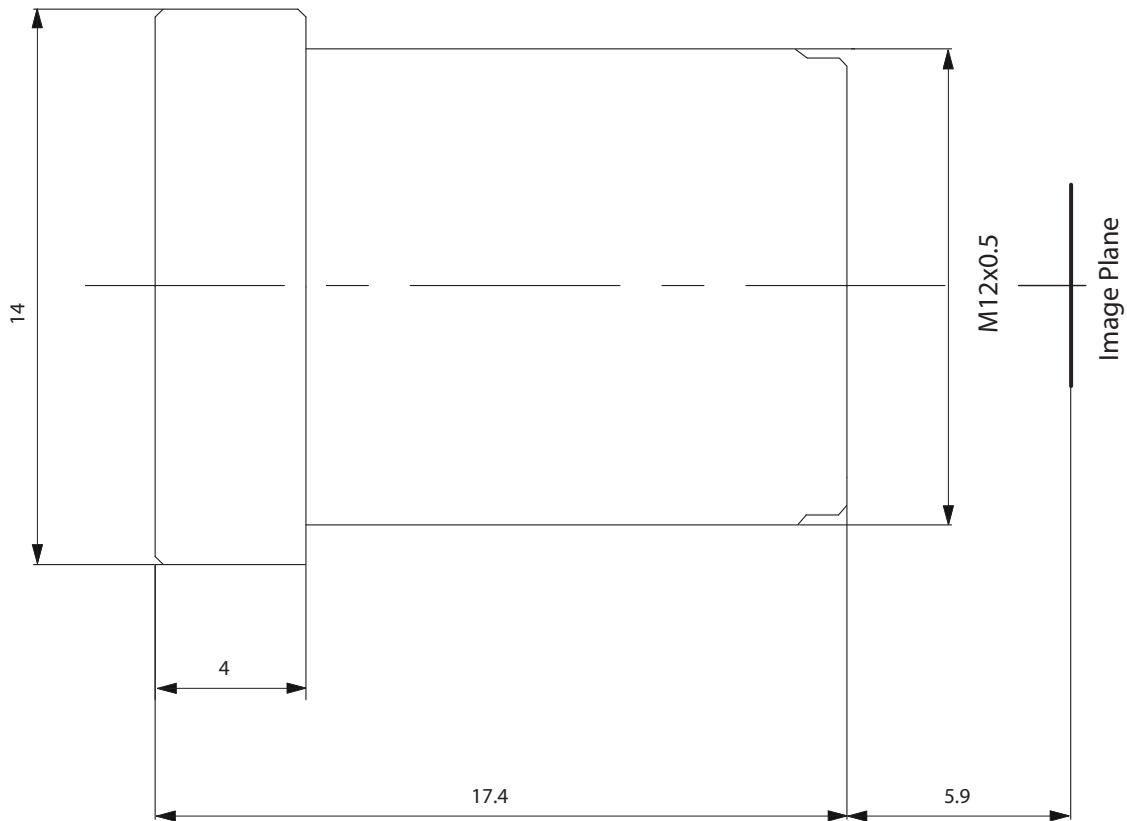

SPECIFICATIONS:	
Format:	1/2.5"
Focal length:	2.5 mm
Back focal length:	5.9 mm
Iris:	2.4
Diameter:	14 mm
Length:	19.1 mm
Mass:	12 g

Megapixel Board Lenses

Technical Data

TBL 2.9 (C) 5MP

SPECIFICATIONS:	
Format:	1/2.5"
Focal length:	2.9 mm
Back focal length:	5 mm
Iris:	2.0
Diameter:	14 mm
Length:	20.2 mm
Mass:	7 g

Megapixel Board Lenses Technical Data

TBL 3.6 (C) 5MP

SPECIFICATIONS:	
Format:	1/2.5"
Focal length:	3.6 mm
Back focal length:	5.4 mm
Iris:	1.8
Diameter:	14 mm
Length:	18.1 mm
Mass:	5 g

Megapixel Board Lenses Technical Data TBL 4 (C) 5MP

SPECIFICATIONS:	
Format:	1/2.5"
Focal length:	4.0 mm
Back focal length:	5.9 mm
Iris:	1.8
Diameter:	14 mm
Length:	17.4 mm
Mass:	5 g

Megapixel Board Lenses Technical Data

TBL 6 (C) 5MP

SPECIFICATIONS:	
Format:	1/2.5"
Focal length:	6.0 mm
Back focal length:	7.6 mm
Iris:	1.8
Diameter:	14 mm
Length:	18.8 mm
Mass:	5.5 g

Megapixel Board Lenses Technical Data TBL 8 (C) 5MP

SPECIFICATIONS:	
Format:	1/2.5"
Focal length:	8.0 mm
Back focal length:	7.1 mm
Iris:	1.8
Diameter:	14 mm
Length:	19.2 mm
Mass:	6.5 g

Megapixel Board Lenses Technical Data TBL 8.4-2 (C)5MP,