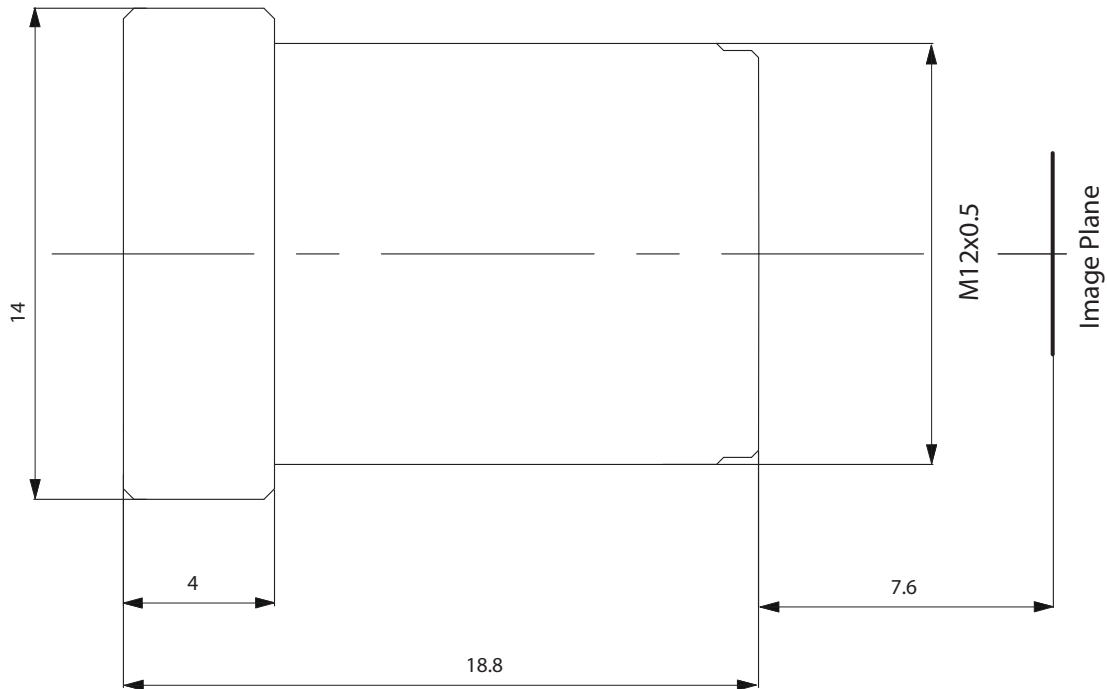

SPECIFICATIONS:	
Format:	1/2.5"
Focal length:	2.5 mm
Back focal length:	5.9 mm
Iris:	2.4
Diameter:	14 mm
Length:	19.1 mm
Mass:	12 g

Megapixel Board Lenses

Technical Data

TBL 2.9 (C) 5MP

SPECIFICATIONS:	
Format:	1/2.5"
Focal length:	2.9 mm
Back focal length:	5 mm
Iris:	2.0
Diameter:	14 mm
Length:	20.2 mm
Mass:	7 g

Megapixel Board Lenses Technical Data

TBL 3.6 (C) 5MP

SPECIFICATIONS:	
Format:	1/2.5"
Focal length:	3.6 mm
Back focal length:	5.4 mm
Iris:	1.8
Diameter:	14 mm
Length:	18.1 mm
Mass:	5 g

Megapixel Board Lenses Technical Data TBL 4 (C) 5MP

SPECIFICATIONS:	
Format:	1/2.5"
Focal length:	4.0 mm
Back focal length:	5.9 mm
Iris:	1.8
Diameter:	14 mm
Length:	17.4 mm
Mass:	5 g

Megapixel Board Lenses Technical Data

TBL 6 (C) 5MP

SPECIFICATIONS:	
Format:	1/2.5"
Focal length:	6.0 mm
Back focal length:	7.6 mm
Iris:	1.8
Diameter:	14 mm
Length:	18.8 mm
Mass:	5.5 g

Megapixel Board Lenses Technical Data TBL 8 (C) 5MP

SPECIFICATIONS:	
Format:	1/2.5"
Focal length:	8.0 mm
Back focal length:	7.1 mm
Iris:	1.8
Diameter:	14 mm
Length:	19.2 mm
Mass:	6.5 g

Megapixel Board Lenses Technical Data TBL 8.4-2 (C)5MP,