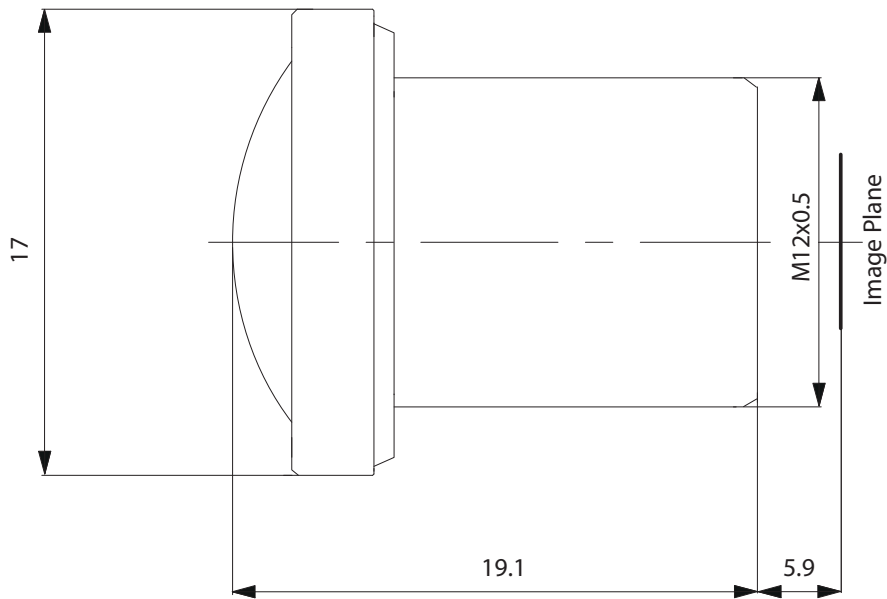

Megapixel Board Lenses Technical Data

TBL 1.4 (C) 5MP

SPECIFICATIONS:	
Format:	1/2.5"
Focal length:	1.4 mm
Back focal length:	5.5 mm
Iris:	2.0
Diameter:	14 mm
Length:	28.6 mm
Mass:	22 g

Megapixel Board Lenses Technical Data TBL 2.5 (C) 5MP

SPECIFICATIONS:	
Format:	1/2.5"
Focal length:	2.5 mm
Back focal length:	5.9 mm
Iris:	2.4
Diameter:	14 mm
Length:	19.1 mm
Mass:	12 g

Megapixel Board Lenses

Technical Data

TBL 2.9 (C) 5MP

SPECIFICATIONS:	
Format:	1/2.5"
Focal length:	2.9 mm
Back focal length:	5 mm
Iris:	2.0
Diameter:	14 mm
Length:	20.2 mm
Mass:	7 g

Megapixel Board Lenses Technical Data

TBL 3.6 (C) 5MP

SPECIFICATIONS:	
Format:	1/2.5"
Focal length:	3.6 mm
Back focal length:	5.4 mm
Iris:	1.8
Diameter:	14 mm
Length:	18.1 mm
Mass:	5 g

Megapixel Board Lenses Technical Data TBL 4 (C) 5MP

SPECIFICATIONS:	
Format:	1/2.5"
Focal length:	4.0 mm
Back focal length:	5.9 mm
Iris:	1.8
Diameter:	14 mm
Length:	17.4 mm
Mass:	5 g

Megapixel Board Lenses Technical Data

TBL 6 (C) 5MP

SPECIFICATIONS:	
Format:	1/2.5"
Focal length:	6.0 mm
Back focal length:	7.6 mm
Iris:	1.8
Diameter:	14 mm
Length:	18.8 mm
Mass:	5.5 g