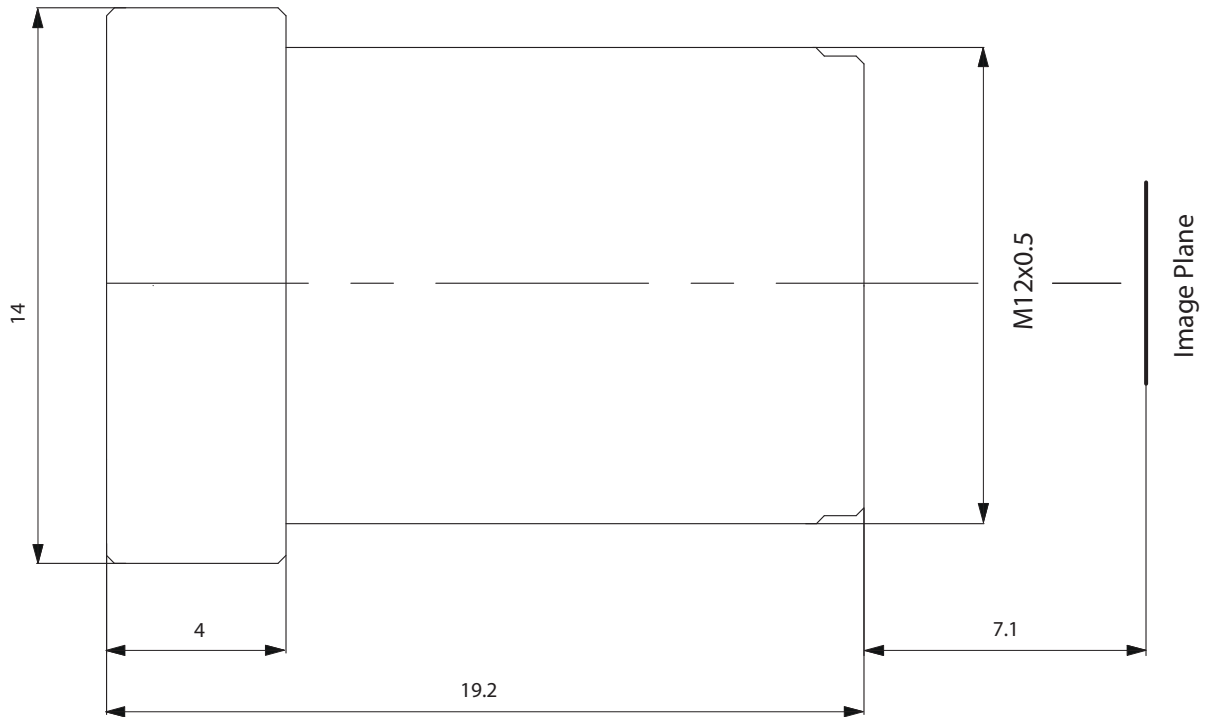

Megapixel Board Lenses Technical Data

TBL 3.6 (C) 5MP

SPECIFICATIONS:	
Format:	1/2.5"
Focal length:	3.6 mm
Back focal length:	5.4 mm
Iris:	1.8
Diameter:	14 mm
Length:	18.1 mm
Mass:	5 g

Megapixel Board Lenses Technical Data TBL 4 (C) 5MP

SPECIFICATIONS:	
Format:	1/2.5"
Focal length:	4.0 mm
Back focal length:	5.9 mm
Iris:	1.8
Diameter:	14 mm
Length:	17.4 mm
Mass:	5 g

Megapixel Board Lenses Technical Data

TBL 6 (C) 5MP

SPECIFICATIONS:	
Format:	1/2.5"
Focal length:	6.0 mm
Back focal length:	7.6 mm
Iris:	1.8
Diameter:	14 mm
Length:	18.8 mm
Mass:	5.5 g

Megapixel Board Lenses Technical Data TBL 8 (C) 5MP

SPECIFICATIONS:	
Format:	1/2.5"
Focal length:	8.0 mm
Back focal length:	7.1 mm
Iris:	1.8
Diameter:	14 mm
Length:	19.2 mm
Mass:	6.5 g

Megapixel Board Lenses Technical Data TBL 8.4-2 (C)5MP,

Megapixel Board Lenses Technical Data TBL 12-2 (C)5MP

SPECIFICATIONS:	
Format:	1/2"
Focal length:	12.0 mm
Back focal length:	7.6 mm
Iris:	2.0
Diameter:	14 mm
Length:	10.2 mm
Mass:	5 g

Megapixel Board Lenses Technical Data TBL 12 (C) 3MP