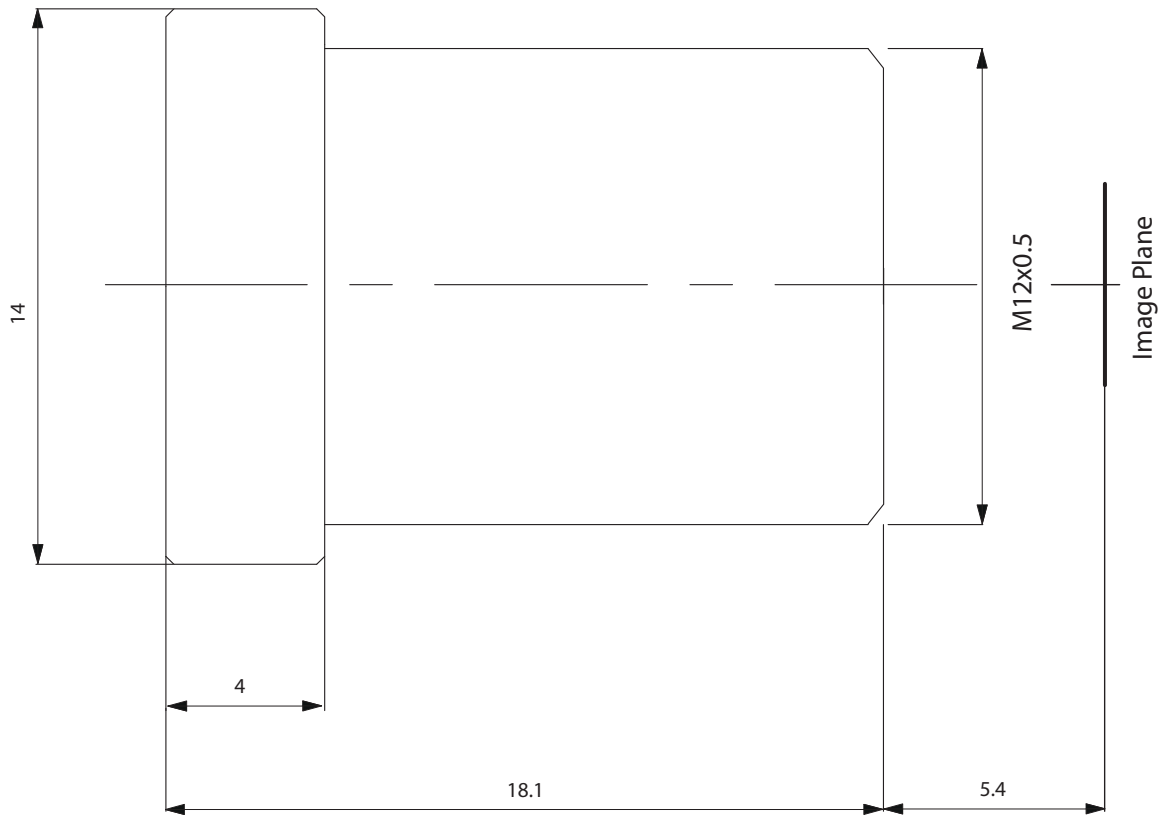

Megapixel Board Lenses Technical Data

TBL 1.4 (C) 5MP

SPECIFICATIONS:	
Format:	1/2.5"
Focal length:	1.4 mm
Back focal length:	5.5 mm
Iris:	2.0
Diameter:	14 mm
Length:	28.6 mm
Mass:	22 g

Megapixel Board Lenses Technical Data TBL 2.5 (C) 5MP

SPECIFICATIONS:	
Format:	1/2.5"
Focal length:	2.5 mm
Back focal length:	5.9 mm
Iris:	2.4
Diameter:	14 mm
Length:	19.1 mm
Mass:	12 g

Megapixel Board Lenses

Technical Data

TBL 2.9 (C) 5MP

SPECIFICATIONS:	
Format:	1/2.5"
Focal length:	2.9 mm
Back focal length:	5 mm
Iris:	2.0
Diameter:	14 mm
Length:	20.2 mm
Mass:	7 g

Megapixel Board Lenses Technical Data

TBL 3.6 (C) 5MP

SPECIFICATIONS:	
Format:	1/2.5"
Focal length:	3.6 mm
Back focal length:	5.4 mm
Iris:	1.8
Diameter:	14 mm
Length:	18.1 mm
Mass:	5 g

Megapixel Board Lenses Technical Data TBL 4 (C) 5MP

SPECIFICATIONS:	
Format:	1/2.5"
Focal length:	4.0 mm
Back focal length:	5.9 mm
Iris:	1.8
Diameter:	14 mm
Length:	17.4 mm
Mass:	5 g

Megapixel Board Lenses Technical Data

TBL 6 (C) 5MP

SPECIFICATIONS:	
Format:	1/2.5"
Focal length:	6.0 mm
Back focal length:	7.6 mm
Iris:	1.8
Diameter:	14 mm
Length:	18.8 mm
Mass:	5.5 g