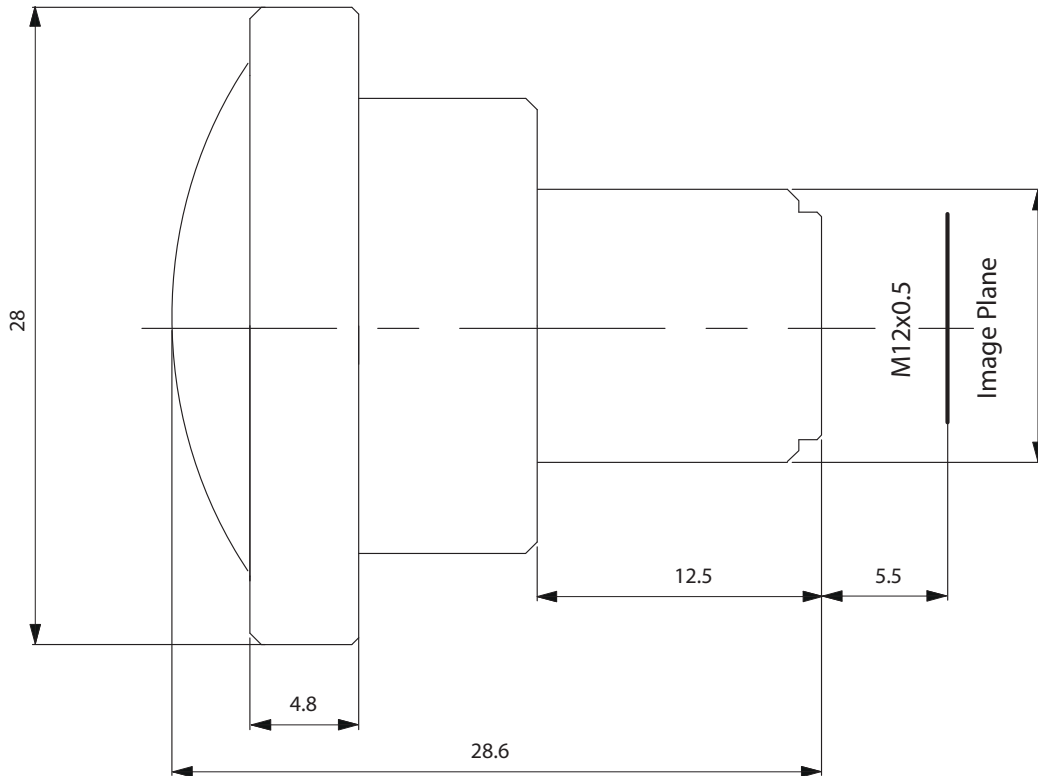

Megapixel Board Lenses

Technical Data

Overview

Lenses

	Format	Focal length (mm)	Back focal length (mm)	Iris	IR-Cut-Filter	Diameter (mm)	Length (mm)	Mass (g)
TBL 1.4 5MP	1/2.5"	1.4	5.5	2.0	-	14	28.6	22
TBL 1.4 C 5MP	1/2.5"	1.4	5.5	2.0	1	14	28.6	22
TBL 2.5 5MP	1/2.5"	2.5	5.9	2.4	-	14	19.1	12
TBL 2.5 C 5MP	1/2.5"	2.5	5.9	2.4	1	14	19.1	12
TBL 2.9 5MP	1/2.5"	2.9	5	2.0	-	14	20.2	7
TBL 2.9 C 5MP	1/2.5"	2.9	5	2.0	1	14	20.2	7
TBL 3.6 5MP	1/2.5"	3.6	5.4	1.8	-	14	18.1	5
TBL 3.6 C 5MP	1/2.5"	3.6	5.4	1.8	1	14	18.1	5
TBL 4.5 5MP	1/2.5"	4	5.9	1.8	-	14	17.4	5
TBL 4.5 C 5MP	1/2.5"	4	5.9	1.8	1	14	17.4	5
TBL 6 5MP	1/2.5"	6	7.6	1.8	-	14	18.8	5.5
TBL 6 C 5MP	1/2.5"	6	7.6	1.8	1	14	18.8	5.5
TBL 8 5MP	1/2.5"	8	7.1	1.8	-	14	19.2	6.5
TBL 8 C 5MP	1/2.5"	8	7.1	1.8	1	14	19.2	6.5
TBL 8.4-2 5MP	1/2"	8.4	1.4	3.0	-	14	10.8	4
TBL 8.4-2 C 5MP	1/2"	8.4	1.4	3.0	1	14	10.8	4
TBL 9.6-2 C 3MP	1/2"	9.6	4.4	3.0	1	14	13.3	5
TBL 12-2	1/2"	12.0	7.6	2.0	-	14	10.2	6
TBL 12-2 C	1/2"	12.0	7.6	2.0	1	14	10.2	6
TBL 12 3 MP	1/2.5"	12.0	6.6	1.6	-	14	16.3	6
TBL 12 C 3 MP	1/2.5"	12.0	6.6	1.6	1	14	16.3	6
TBL 16 3 MP	1/2.5"	16.0	6.9	1.6	-	14	13.4	5
TBL 16 C 3 MP	1/2.5"	16.0	6.9	1.6	1	14	13.4	5

Megapixel Board Lenses Technical Data

TBL 1.4 (C) 5MP

SPECIFICATIONS:	
Format:	1/2.5"
Focal length:	1.4 mm
Back focal length:	5.5 mm
Iris:	2.0
Diameter:	14 mm
Length:	28.6 mm
Mass:	22 g

Megapixel Board Lenses Technical Data TBL 2.5 (C) 5MP

SPECIFICATIONS:	
Format:	1/2.5"
Focal length:	2.5 mm
Back focal length:	5.9 mm
Iris:	2.4
Diameter:	14 mm
Length:	19.1 mm
Mass:	12 g

Megapixel Board Lenses

Technical Data

TBL 2.9 (C) 5MP

SPECIFICATIONS:	
Format:	1/2.5"
Focal length:	2.9 mm
Back focal length:	5 mm
Iris:	2.0
Diameter:	14 mm
Length:	20.2 mm
Mass:	7 g

Megapixel Board Lenses Technical Data

TBL 3.6 (C) 5MP

SPECIFICATIONS:	
Format:	1/2.5"
Focal length:	3.6 mm
Back focal length:	5.4 mm
Iris:	1.8
Diameter:	14 mm
Length:	18.1 mm
Mass:	5 g

Megapixel Board Lenses Technical Data TBL 4 (C) 5MP