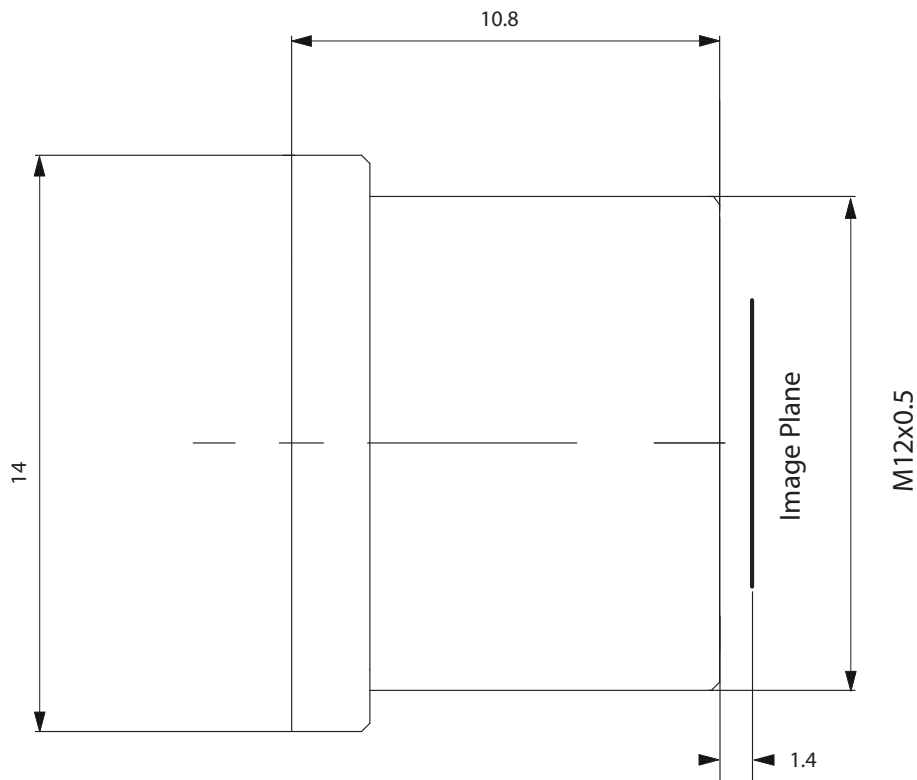

Megapixel Board Lenses Technical Data

TBL 3.6 (C) 5MP

SPECIFICATIONS:	
Format:	1/2.5"
Focal length:	3.6 mm
Back focal length:	5.4 mm
Iris:	1.8
Diameter:	14 mm
Length:	18.1 mm
Mass:	5 g

Megapixel Board Lenses Technical Data TBL 4 (C) 5MP

SPECIFICATIONS:	
Format:	1/2.5"
Focal length:	4.0 mm
Back focal length:	5.9 mm
Iris:	1.8
Diameter:	14 mm
Length:	17.4 mm
Mass:	5 g

Megapixel Board Lenses Technical Data

TBL 6 (C) 5MP

SPECIFICATIONS:	
Format:	1/2.5"
Focal length:	6.0 mm
Back focal length:	7.6 mm
Iris:	1.8
Diameter:	14 mm
Length:	18.8 mm
Mass:	5.5 g

Megapixel Board Lenses Technical Data TBL 8 (C) 5MP

SPECIFICATIONS:	
Format:	1/2.5"
Focal length:	8.0 mm
Back focal length:	7.1 mm
Iris:	1.8
Diameter:	14 mm
Length:	19.2 mm
Mass:	6.5 g

Megapixel Board Lenses Technical Data TBL 8.4-2 (C)5MP,

Megapixel Board Lenses Technical Data TBL 12-2 (C)5MP

SPECIFICATIONS:	
Format:	1/2"
Focal length:	12.0 mm
Back focal length:	7.6 mm
Iris:	2.0
Diameter:	14 mm
Length:	10.2 mm
Mass:	5 g

Megapixel Board Lenses Technical Data TBL 12 (C) 3MP