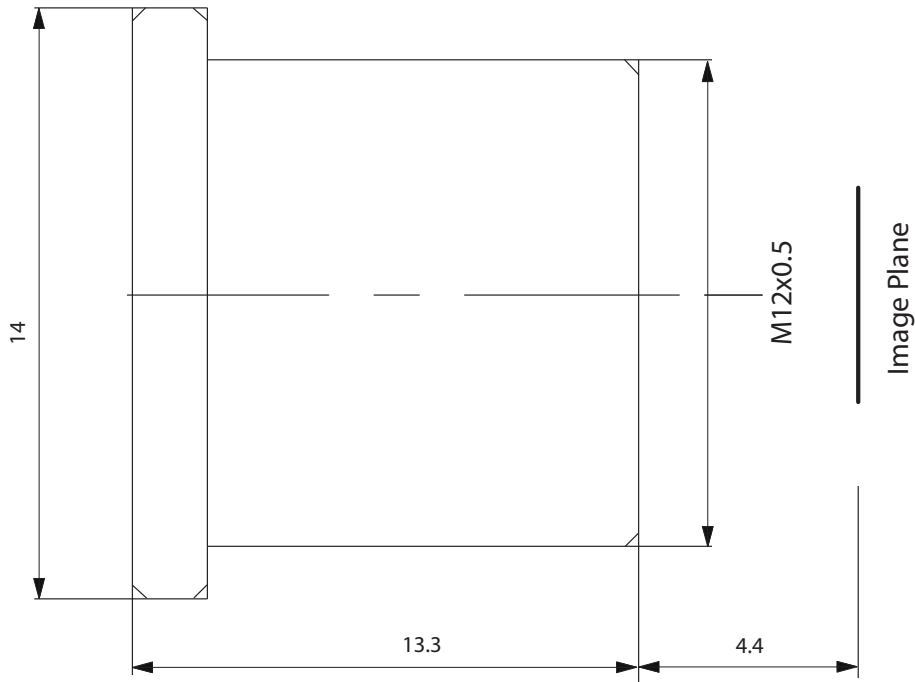

SPECIFICATIONS:	
Format:	1/2.5"
Focal length:	4.0 mm
Back focal length:	5.9 mm
Iris:	1.8
Diameter:	14 mm
Length:	17.4 mm
Mass:	5 g

Megapixel Board Lenses Technical Data

TBL 6 (C) 5MP

SPECIFICATIONS:	
Format:	1/2.5"
Focal length:	6.0 mm
Back focal length:	7.6 mm
Iris:	1.8
Diameter:	14 mm
Length:	18.8 mm
Mass:	5.5 g

Megapixel Board Lenses Technical Data TBL 8 (C) 5MP

SPECIFICATIONS:	
Format:	1/2.5"
Focal length:	8.0 mm
Back focal length:	7.1 mm
Iris:	1.8
Diameter:	14 mm
Length:	19.2 mm
Mass:	6.5 g

Megapixel Board Lenses Technical Data TBL 8.4-2 (C)5MP,

SPECIFICATIONS:	
Format:	1/2"
Focal length:	8.4 mm
Back focal length:	3.03 mm
Iris:	3.0
Diameter:	14
Length:	10.8 mm
Mass:	4 g

Megapixel Board Lenses Technical Data TBL 9.6-2 C 3MP

SPECIFICATIONS:	
Format:	1/2"
Focal length:	9.6 mm
Back focal length:	4.4 mm
Iris:	3.0
Diameter:	14 mm
Length:	13.3 mm
Mass:	5 g

Megapixel Board Lenses Technical Data TBL 12-2 (C)5MP

SPECIFICATIONS:	
Format:	1/2"
Focal length:	12.0 mm
Back focal length:	7.6 mm
Iris:	2.0
Diameter:	14 mm
Length:	10.2 mm
Mass:	5 g

Megapixel Board Lenses Technical Data TBL 12 (C) 3MP